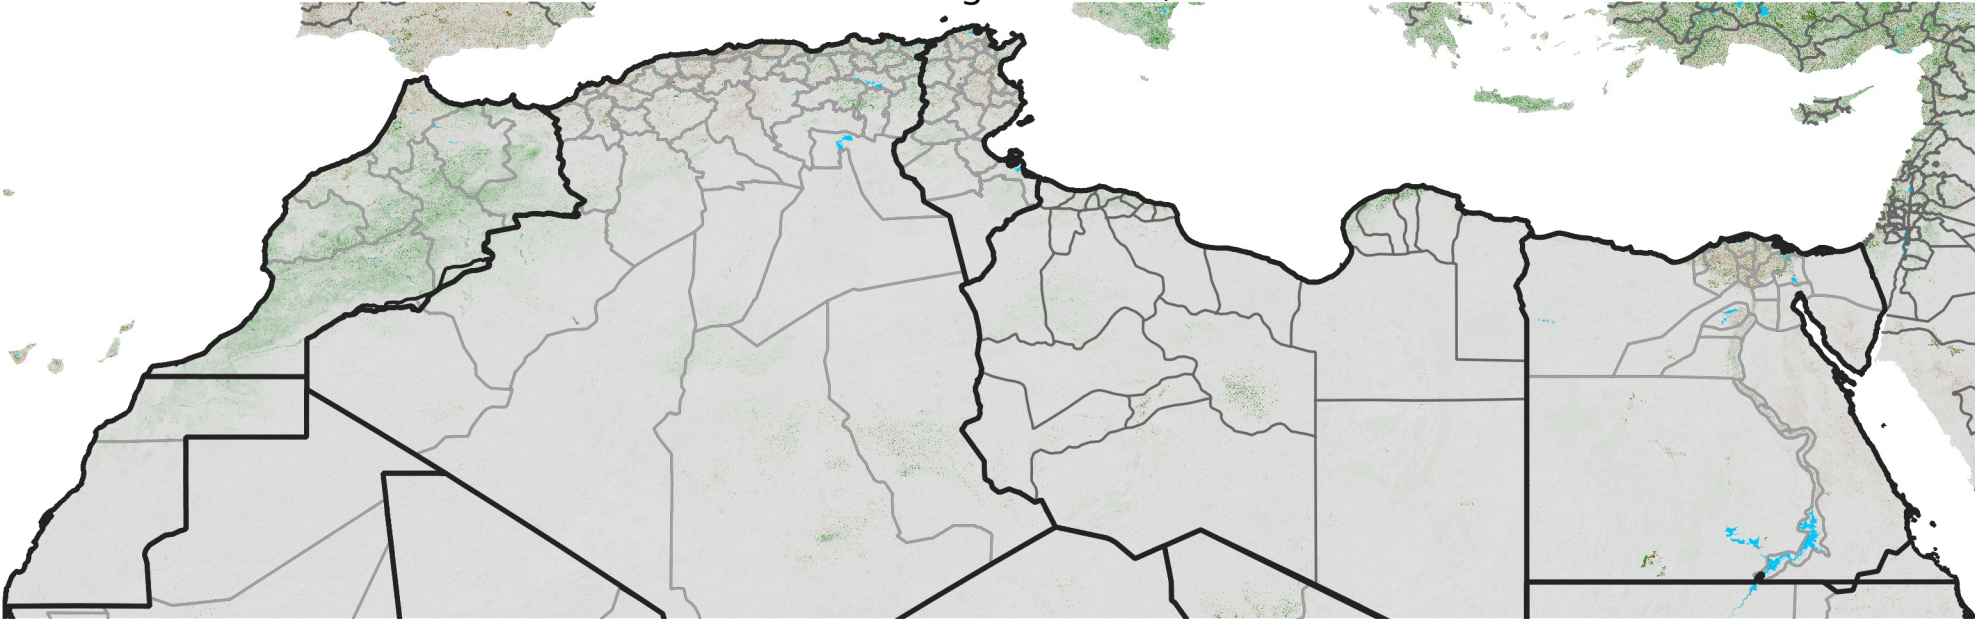

# North Africa NDVI Difference

2015 minus 2014

Period 22 / August 01 - 10, 2015

## NDVI Difference

< -0.3   -0.2   -0.1   -0.05   0.05   0.1   0.2   >0.3

Negative

No Difference

Positive