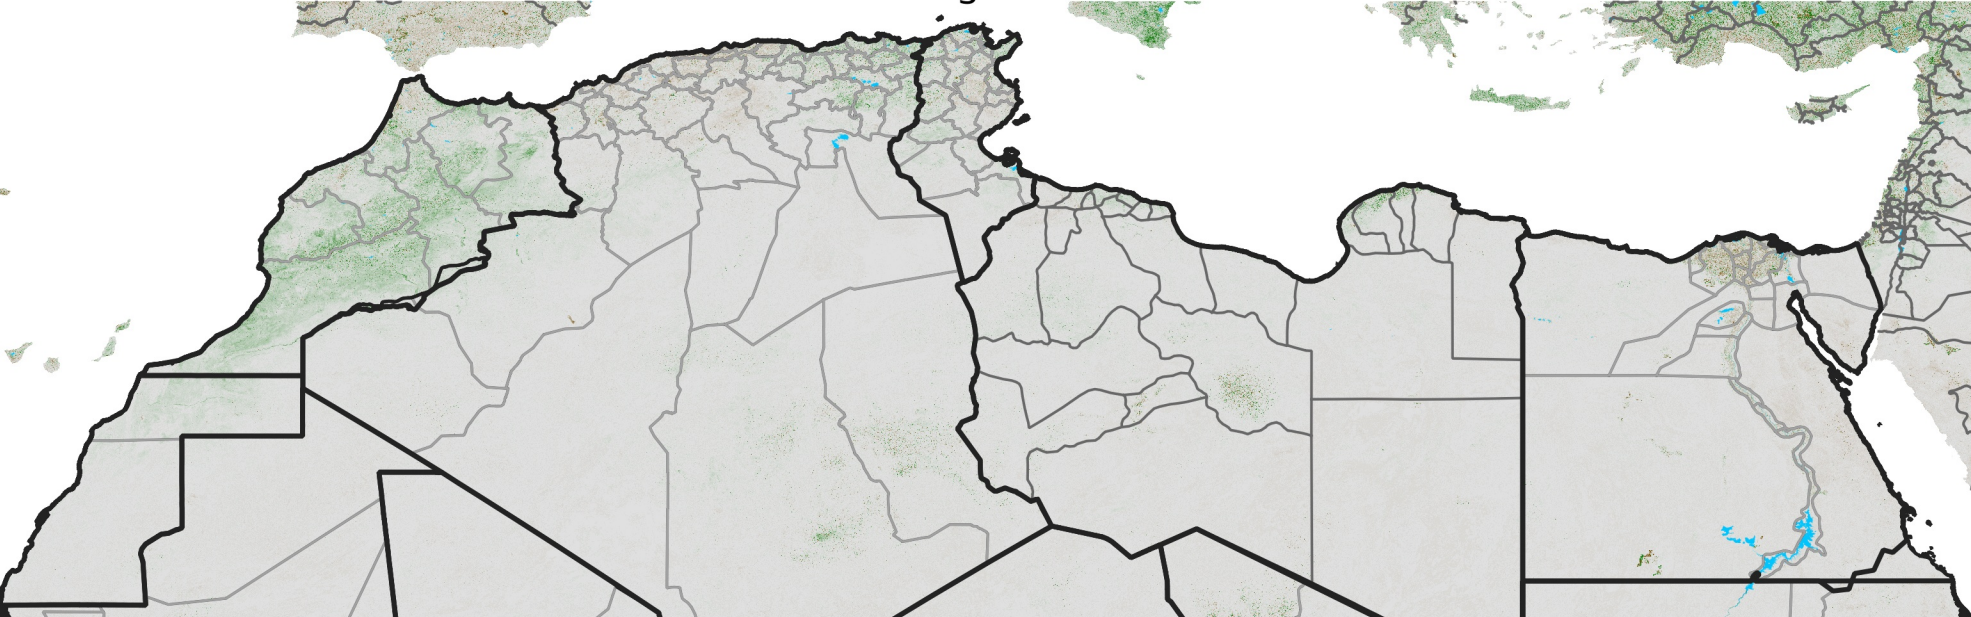

# North Africa NDVI Difference

2015 minus 2014

Period 23 / August 11 - 20, 2015

## NDVI Difference

< -0.3   -0.2   -0.1   -0.05   0.05   0.1   0.2   >0.3

Negative

No Difference

Positive