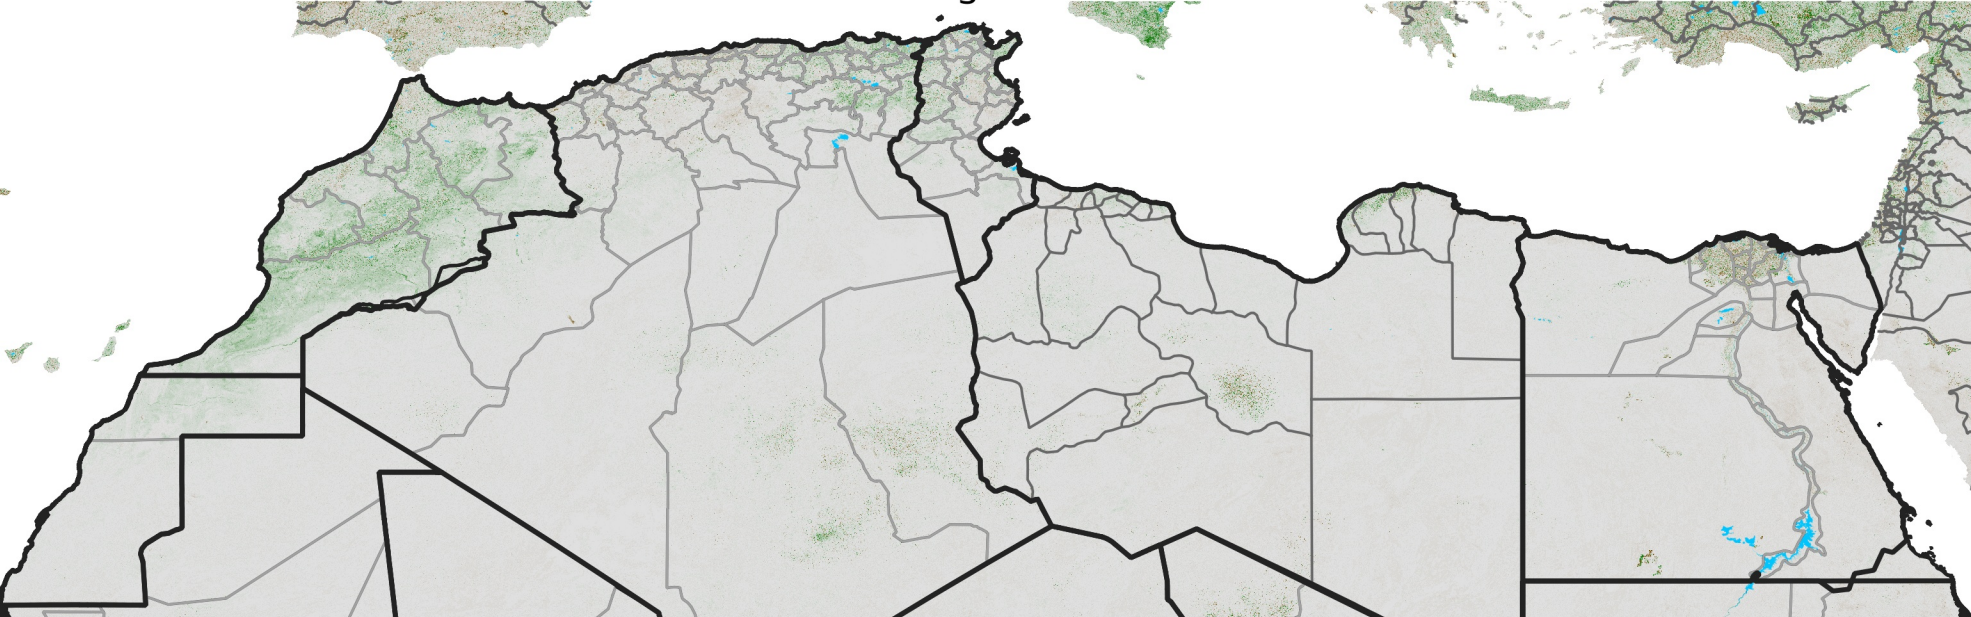

North Africa NDVI Difference

2015 minus 2014

Period 24 / August 21 - 31, 2015

NDVI Difference

< -0.3 -0.2 -0.1 -0.05 0.05 0.1 0.2 >0.3

Negative

No Difference

Positive