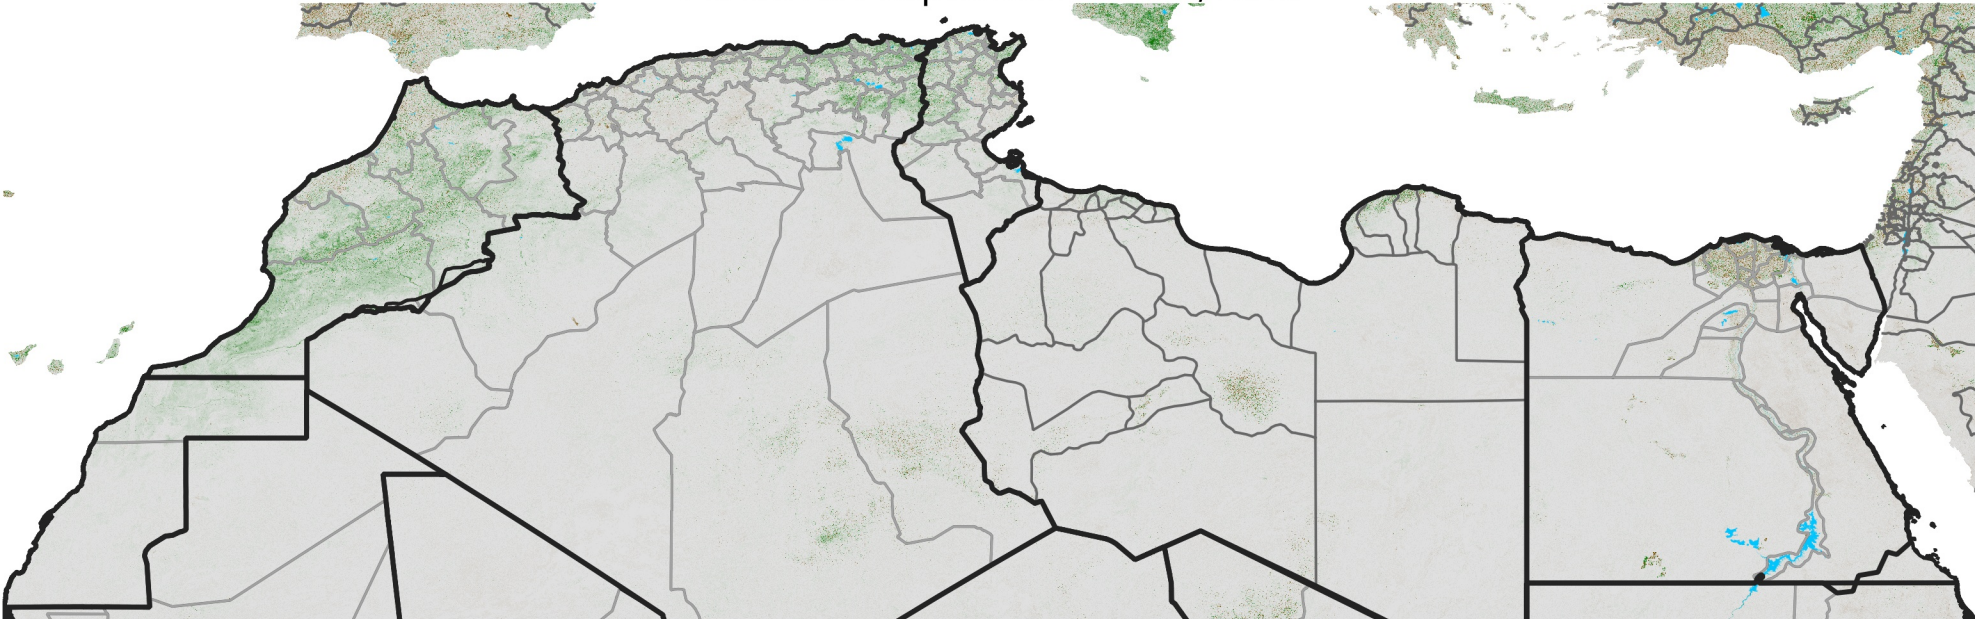

North Africa NDVI Difference

2015 minus 2014

Period 25 / September 01 - 10, 2015

NDVI Difference

< -0.3 -0.2 -0.1 -0.05 0.05 0.1 0.2 >0.3

Negative

No Difference

Positive