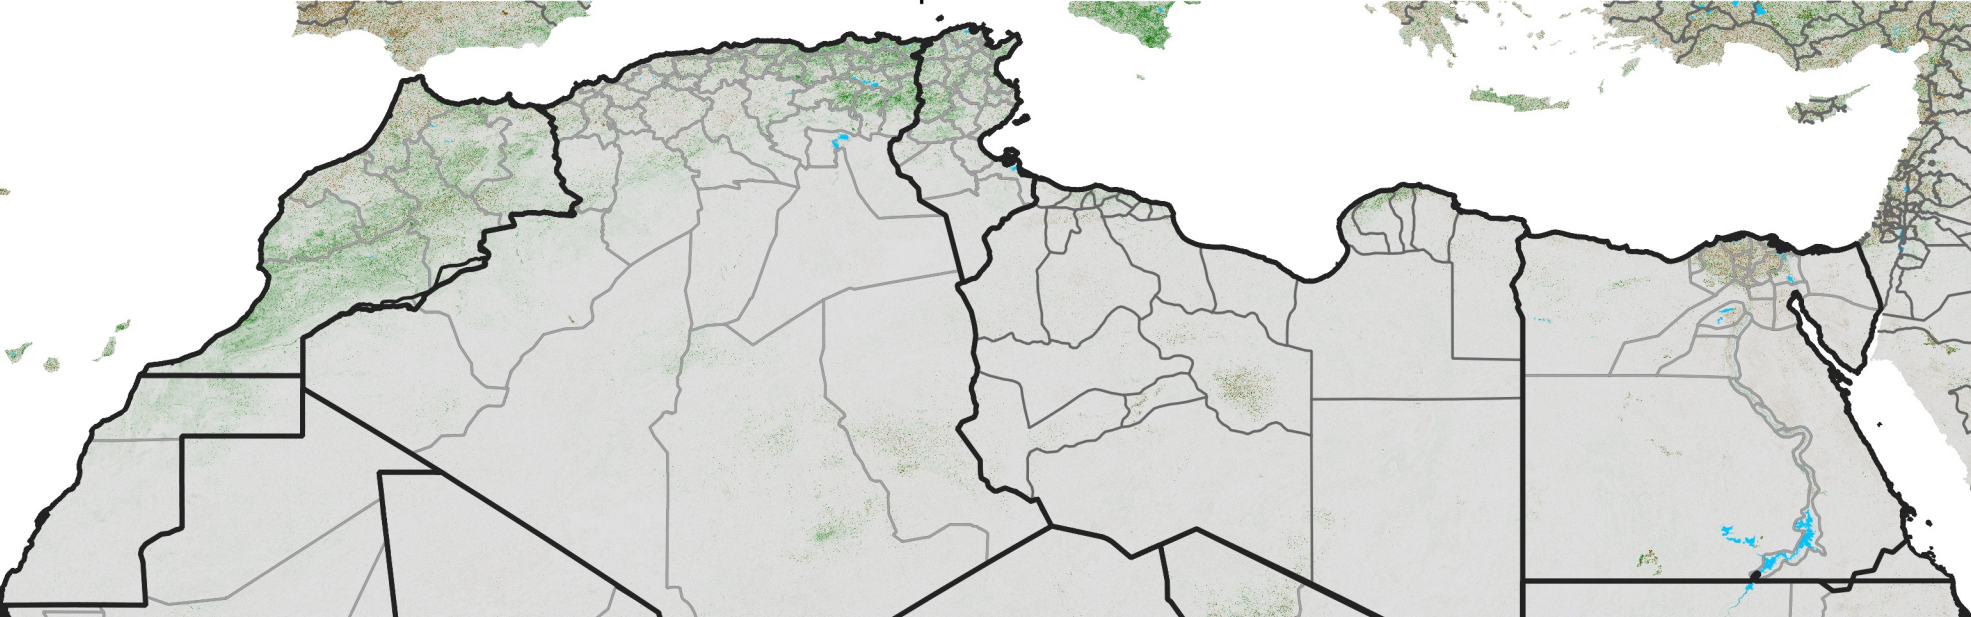

North Africa NDVI Difference

2015 minus 2014

Period 26 / September 11 - 20, 2015

NDVI Difference

< -0.3 -0.2 -0.1 -0.05 0.05 0.1 0.2 >0.3

Negative

No Difference

Positive