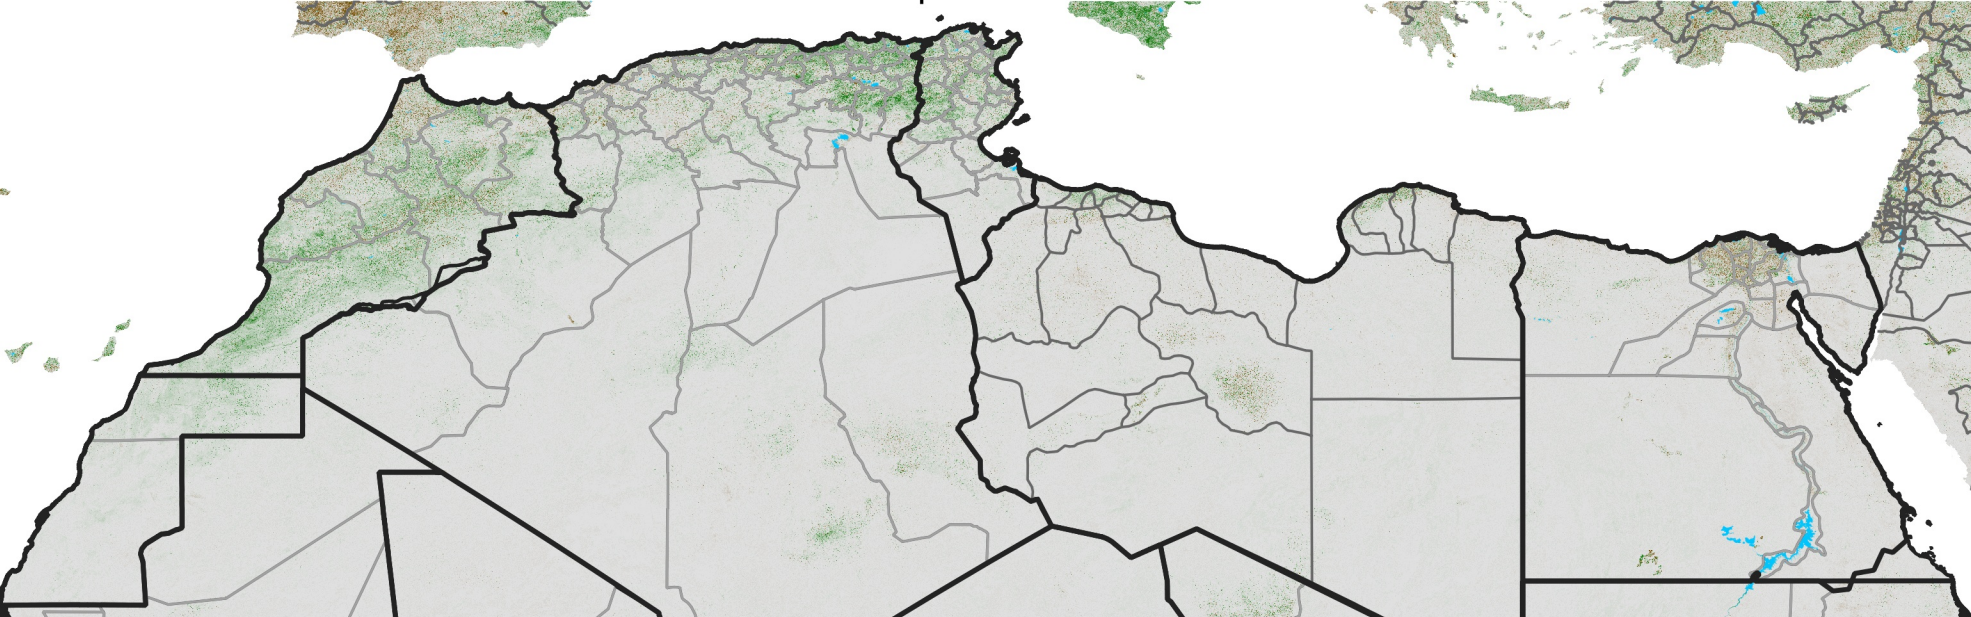

North Africa NDVI Difference

2015 minus 2014

Period 27 / September 21 - 30, 2015

NDVI Difference

< -0.3 -0.2 -0.1 -0.05 0.05 0.1 0.2 >0.3

Negative

No Difference

Positive