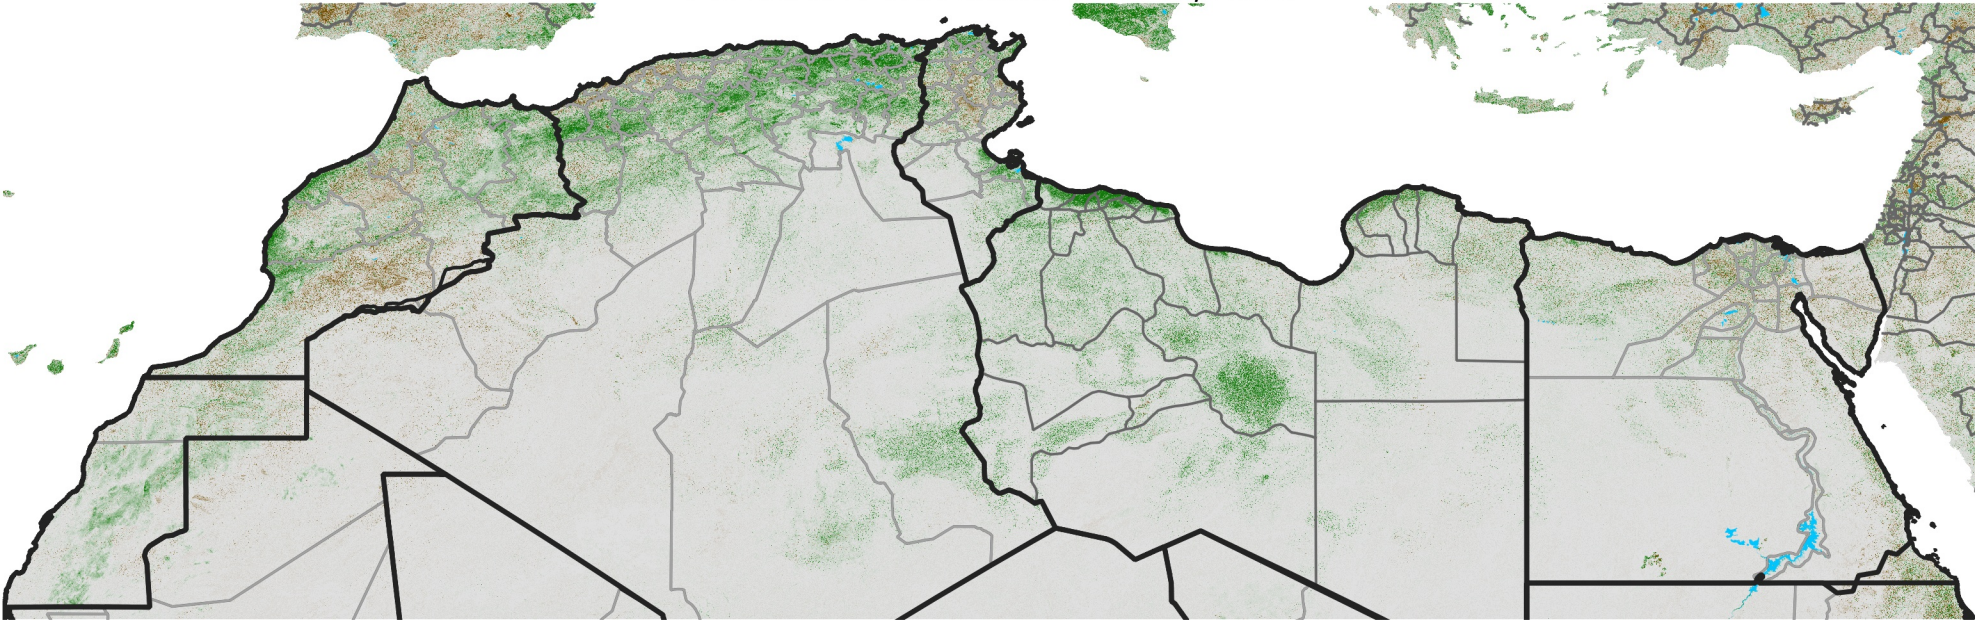

North Africa NDVI Difference

2015 minus 2014

Period 32 / November 11 - 20, 2015

NDVI Difference

< -0.3 -0.2 -0.1 -0.05 0.05 0.1 0.2 >0.3

Negative

No Difference

Positive