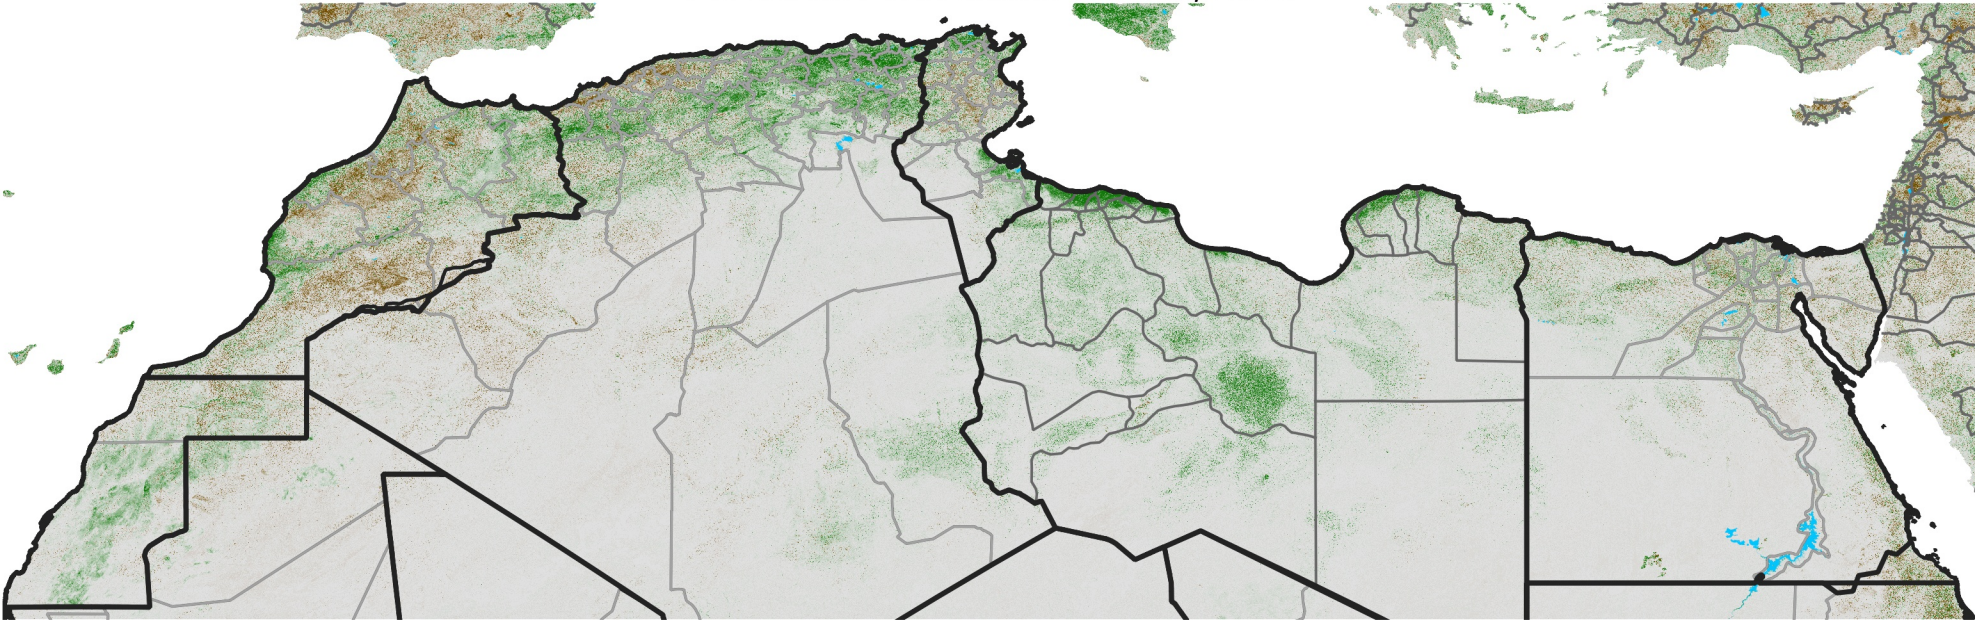

North Africa NDVI Difference

2015 minus 2014

Period 33 / November 21 - 30, 2015

NDVI Difference

< -0.3 -0.2 -0.1 -0.05 0.05 0.1 0.2 >0.3

Negative

No Difference

Positive