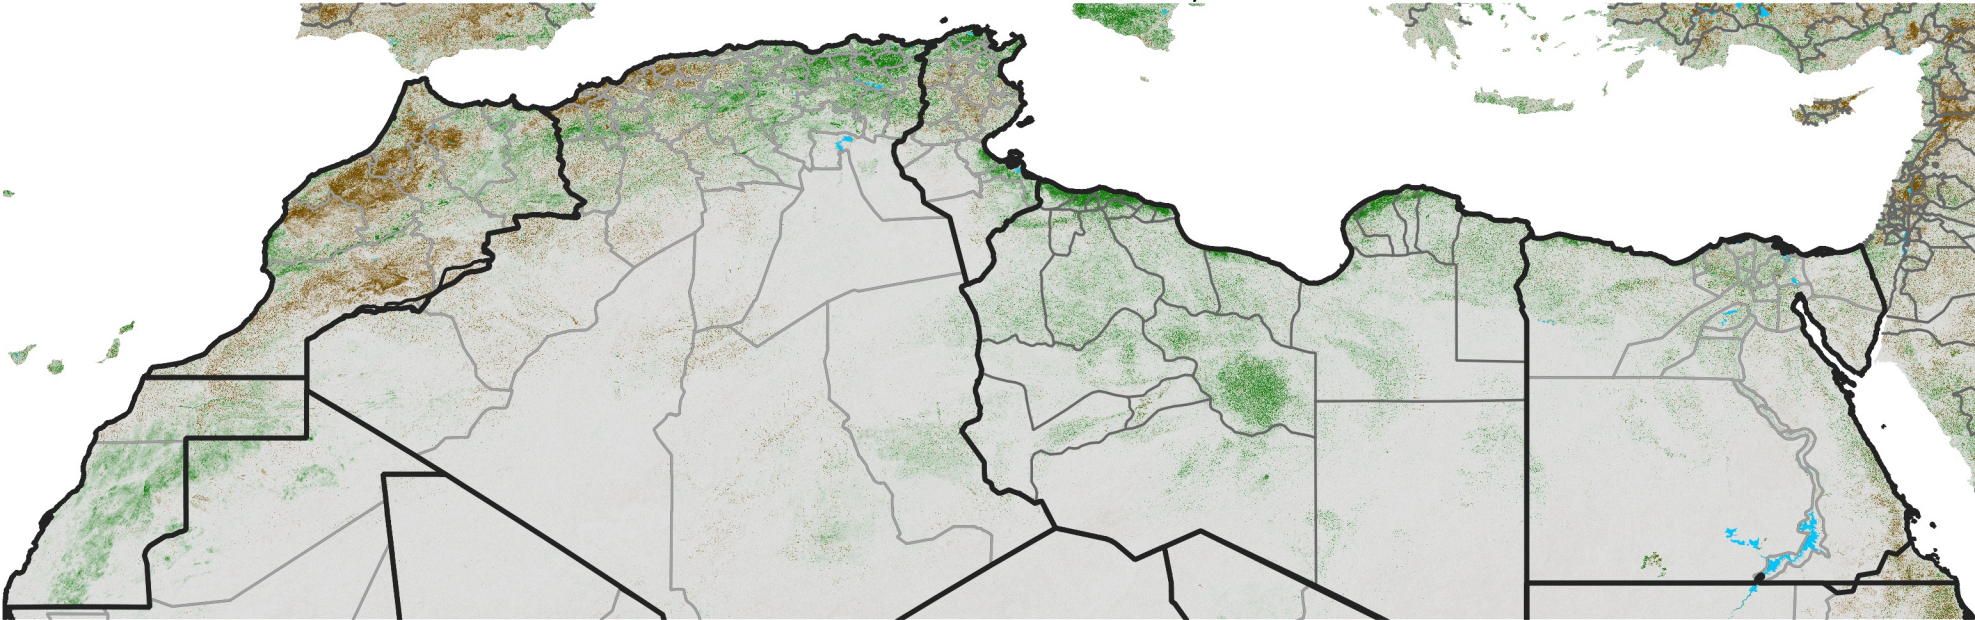

North Africa NDVI Difference

2015 minus 2014

Period 34 / December 01 - 10, 2015

NDVI Difference

< -0.3 -0.2 -0.1 -0.05 0.05 0.1 0.2 >0.3

Negative

No Difference

Positive