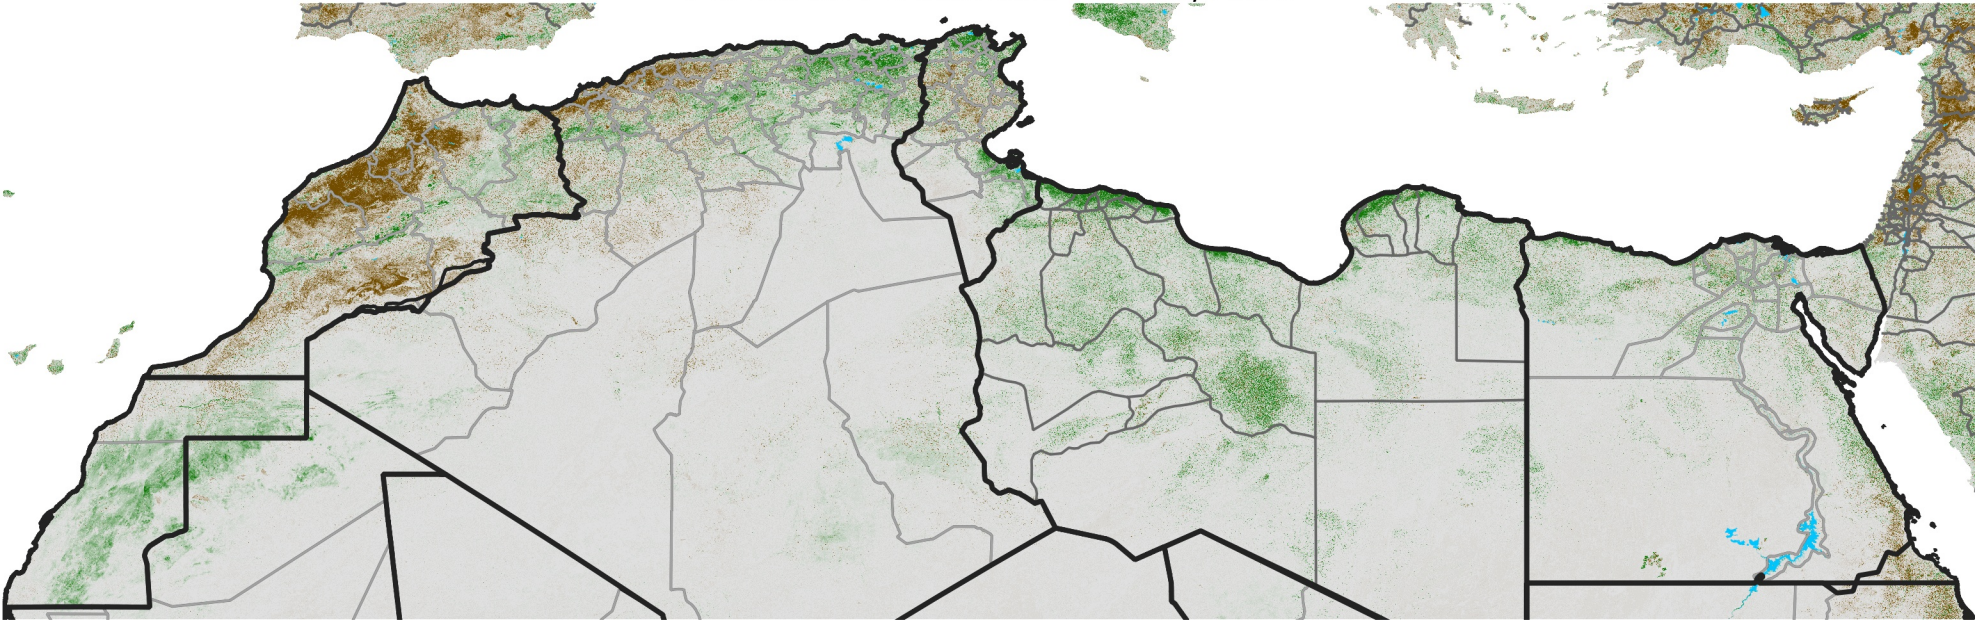

North Africa NDVI Difference

2015 minus 2014

Period 35 / December 11 - 20, 2015

NDVI Difference

< -0.3 -0.2 -0.1 -0.05 0.05 0.1 0.2 >0.3

Negative

No Difference

Positive