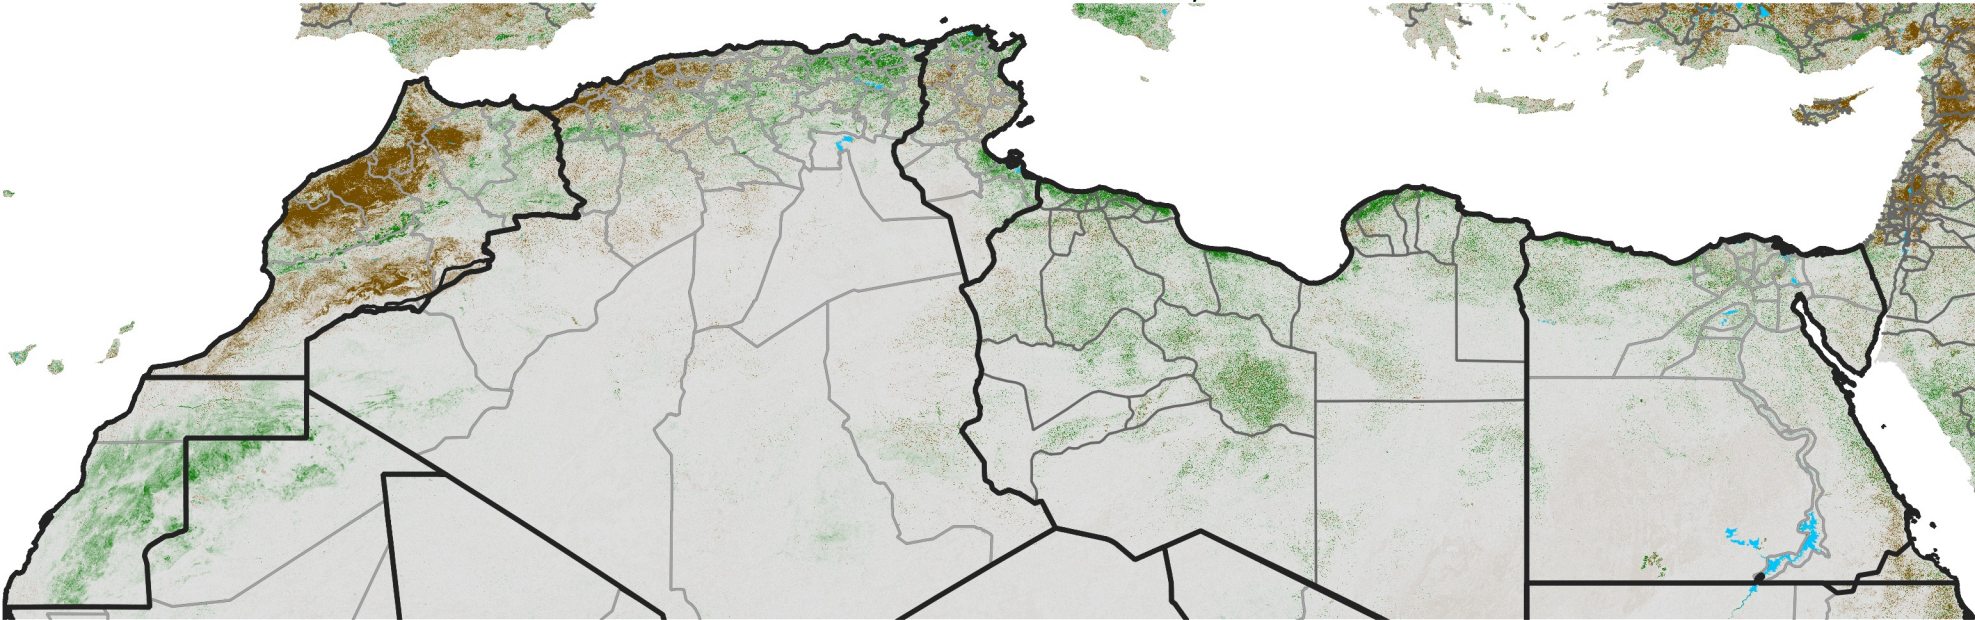

# North Africa NDVI Difference

2015 minus 2014

Period 36 / December 21 - 31, 2015

## NDVI Difference

< -0.3   -0.2   -0.1   -0.05   0.05   0.1   0.2   >0.3

Negative

No Difference

Positive