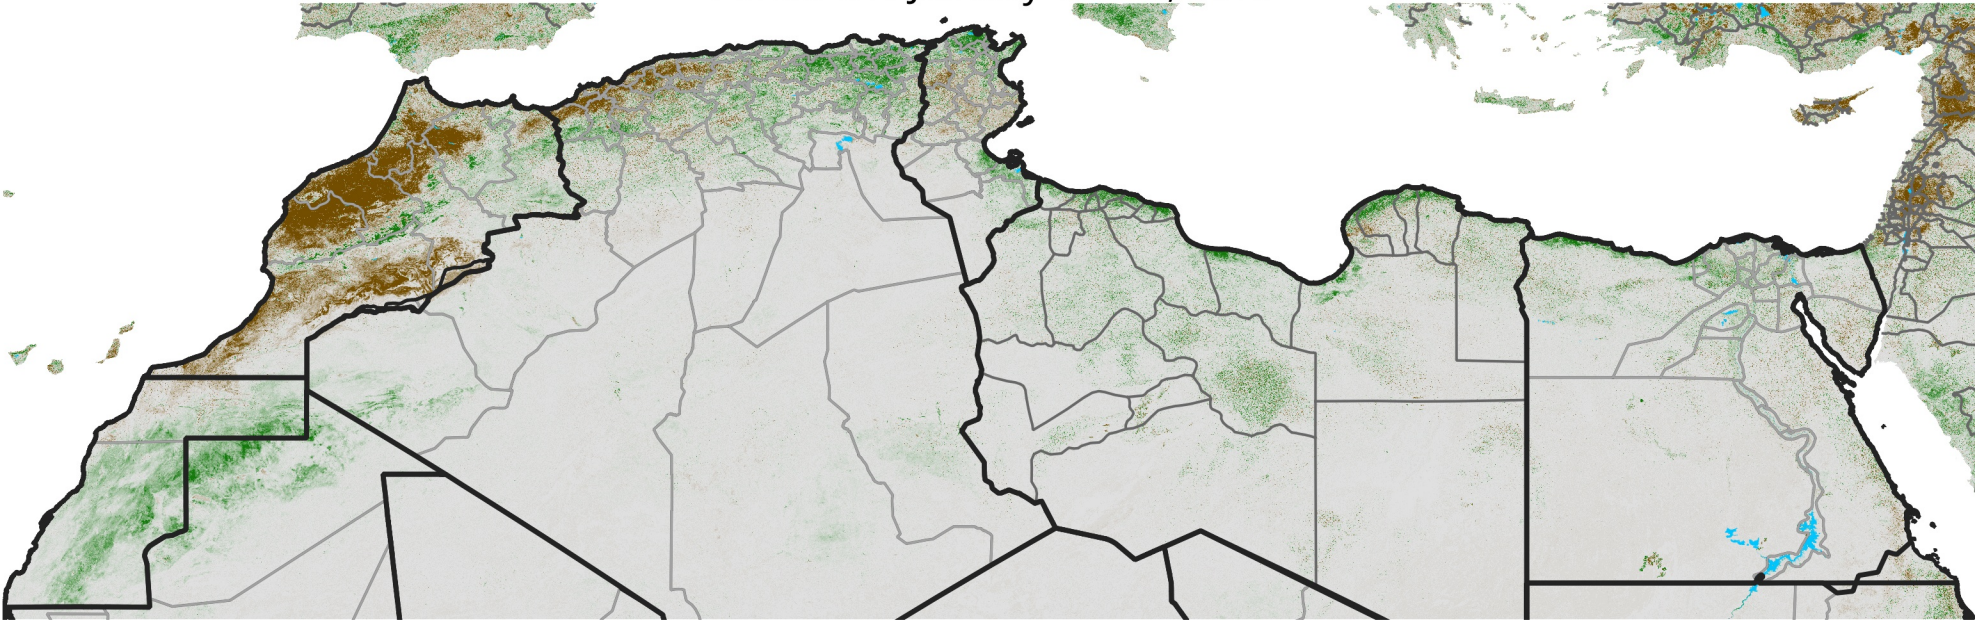

North Africa NDVI Difference

2016 minus 2015

Period 02 / January 11 - 20, 2016

NDVI Difference

< -0.3 -0.2 -0.1 -0.05 0.05 0.1 0.2 >0.3

Negative

No Difference

Positive