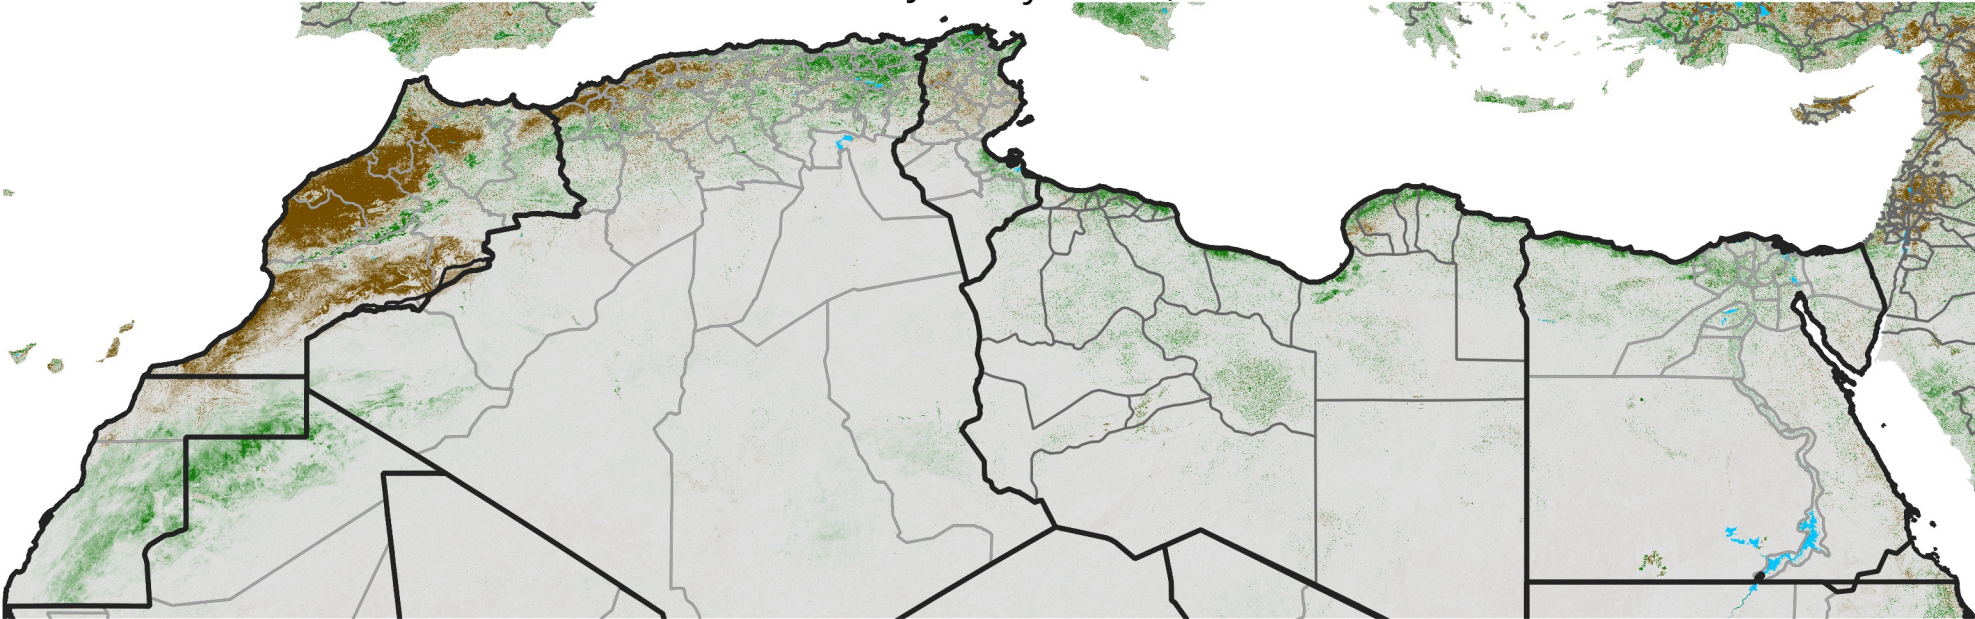

North Africa NDVI Difference

2016 minus 2015

Period 03 / January 21 - 31, 2016

NDVI Difference

< -0.3 -0.2 -0.1 -0.05 0.05 0.1 0.2 >0.3

Negative

No Difference

Positive