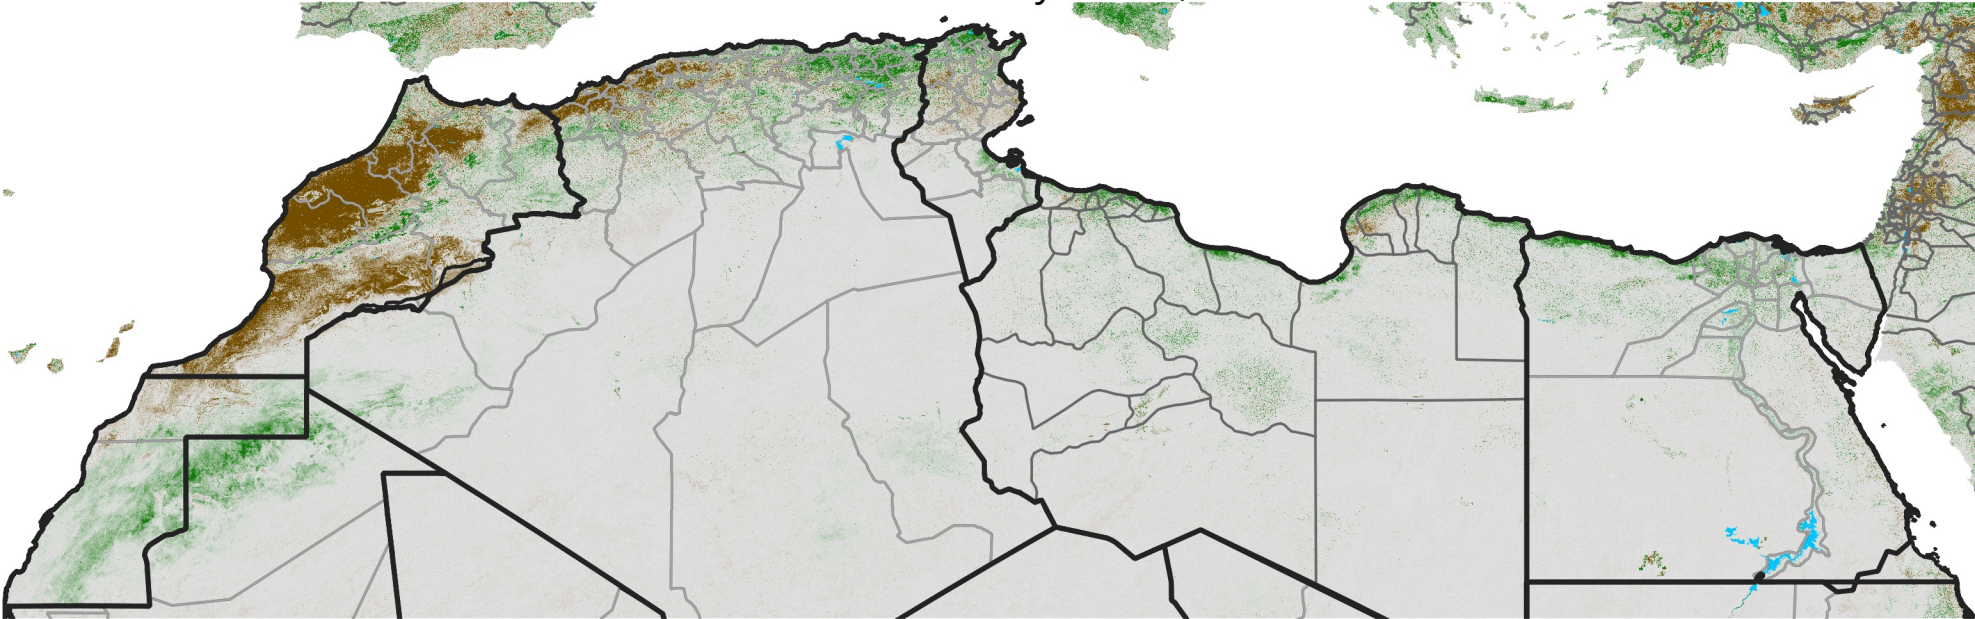

North Africa NDVI Difference

2016 minus 2015

Period 04 / February 01 - 10, 2016

NDVI Difference

< -0.3 -0.2 -0.1 -0.05 0.05 0.1 0.2 >0.3

Negative

No Difference

Positive