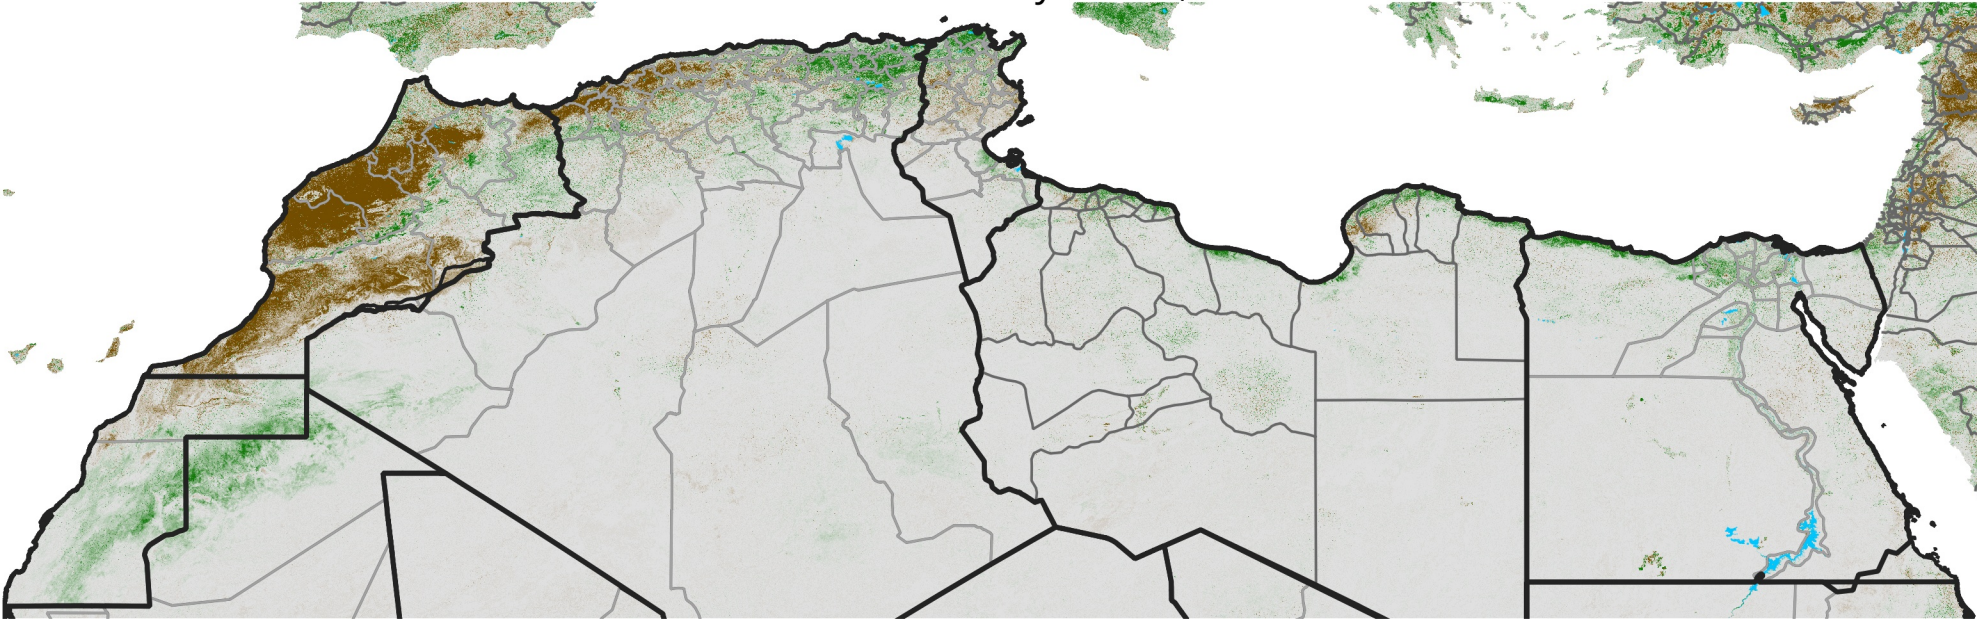

North Africa NDVI Difference

2016 minus 2015

Period 05 / February 11 - 20, 2016

NDVI Difference

< -0.3 -0.2 -0.1 -0.05 0.05 0.1 0.2 >0.3

Negative

No Difference

Positive