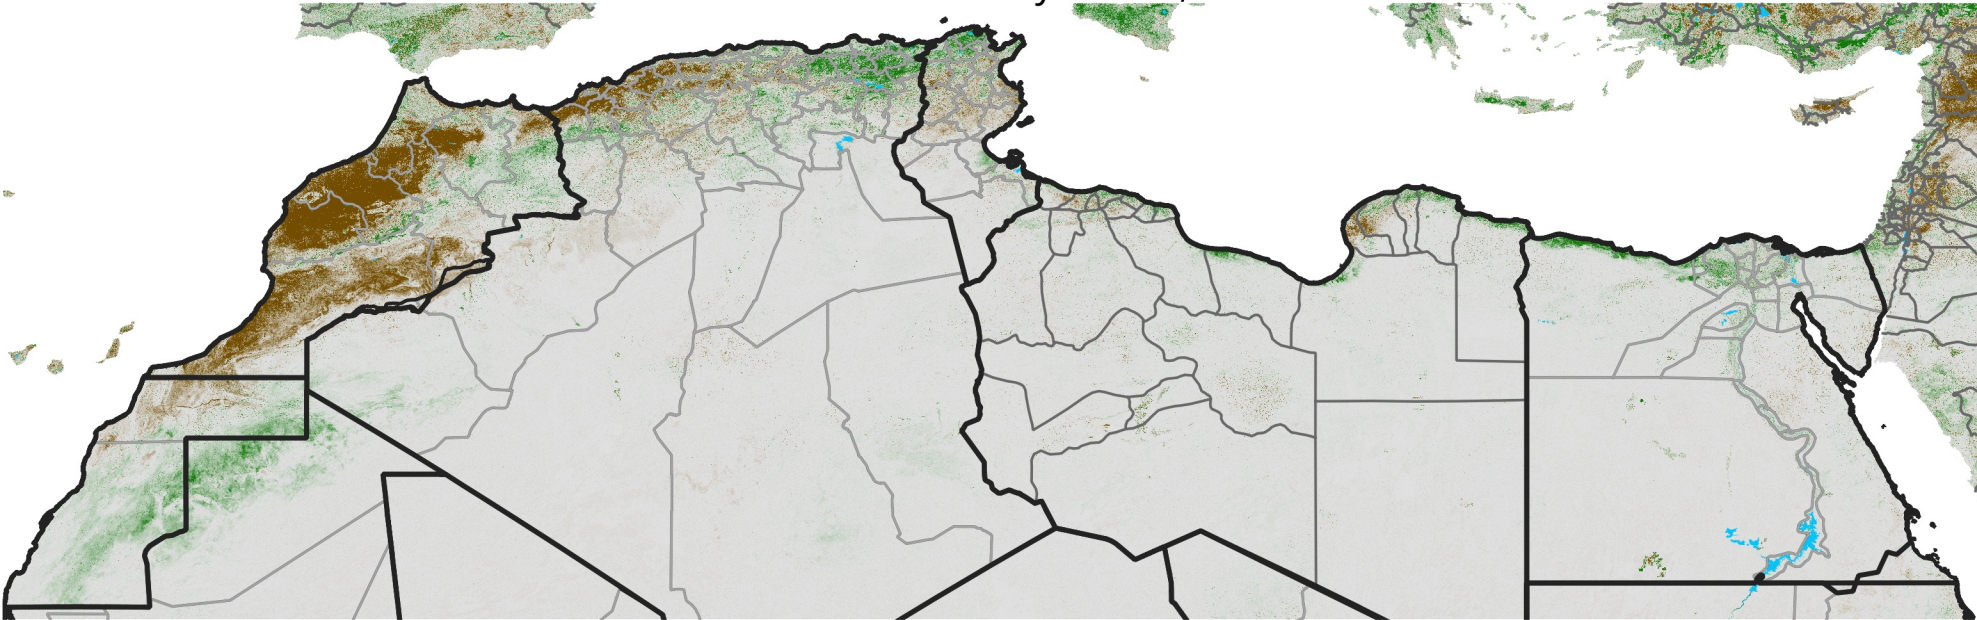

North Africa NDVI Difference

2016 minus 2015

Period 06 / February 21 - 29, 2016

NDVI Difference

< -0.3 -0.2 -0.1 -0.05 0.05 0.1 0.2 >0.3

Negative

No Difference

Positive