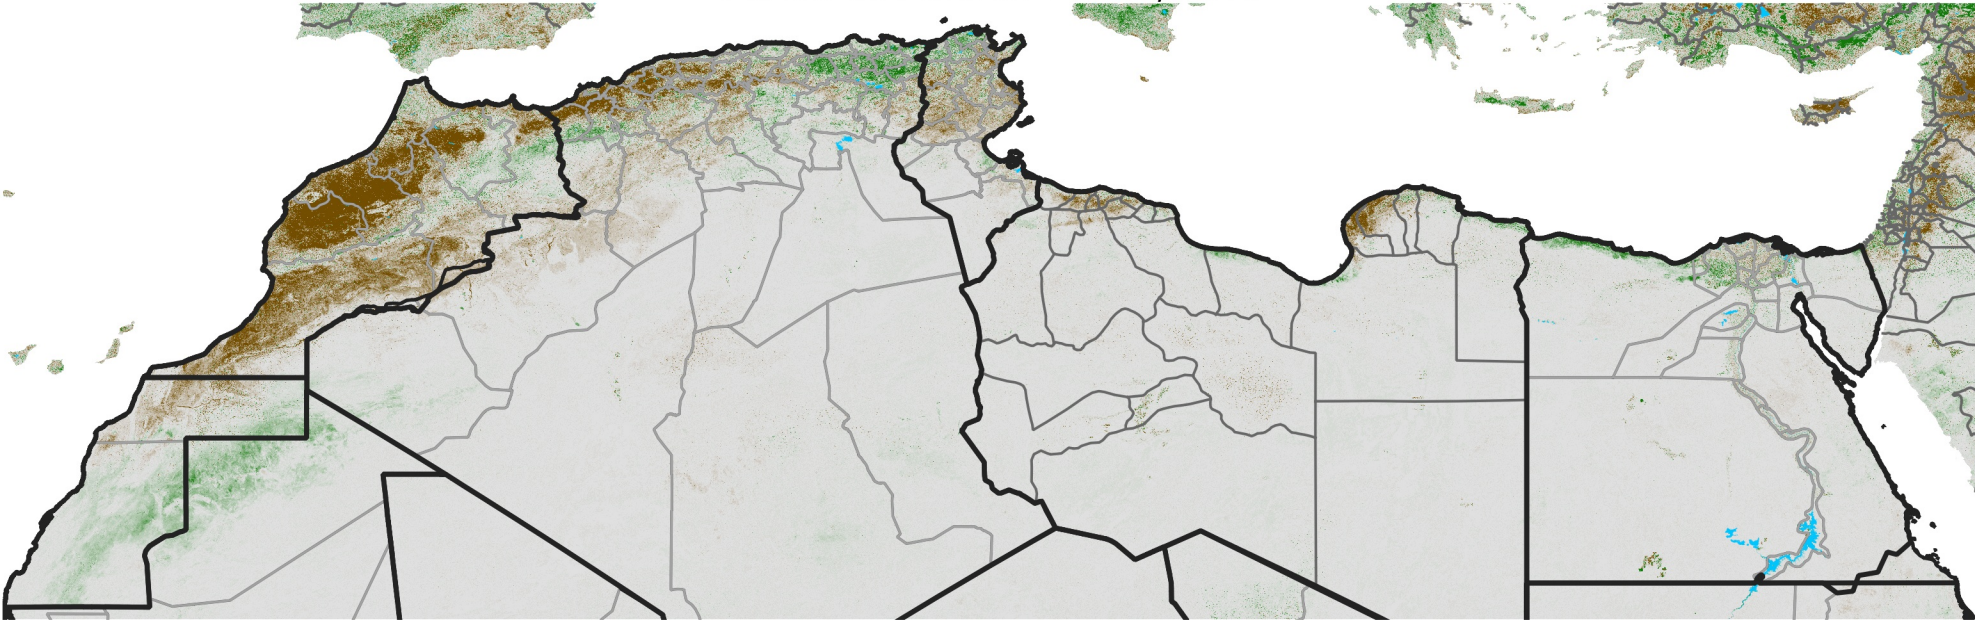

North Africa NDVI Difference

2016 minus 2015

Period 08 / March 11 - 20, 2016

NDVI Difference

< -0.3 -0.2 -0.1 -0.05 0.05 0.1 0.2 >0.3

Negative

No Difference

Positive