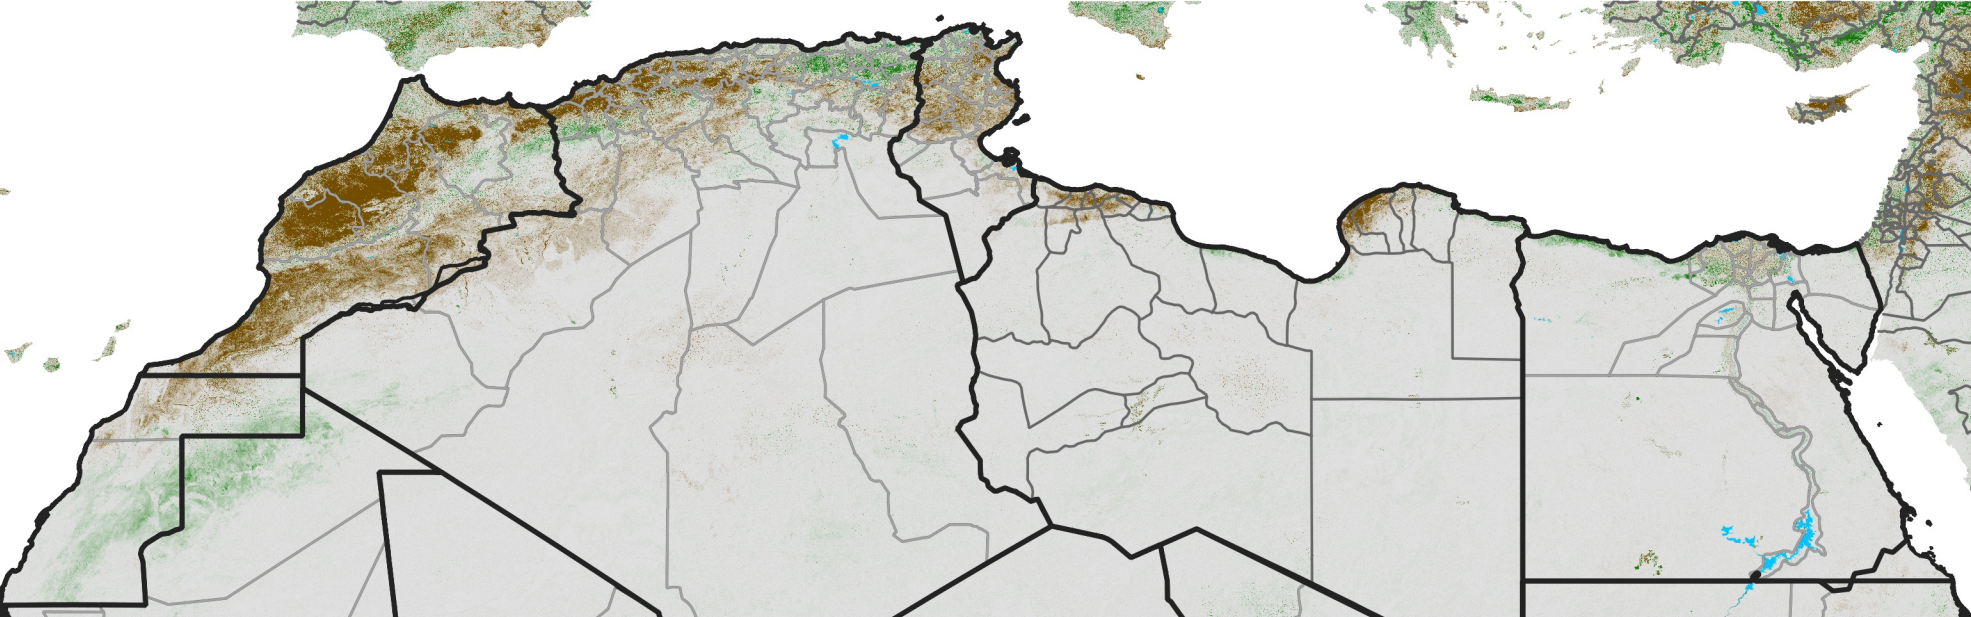

# North Africa NDVI Difference

2016 minus 2015

Period 09 / March 21 - 31, 2016

## NDVI Difference

< -0.3   -0.2   -0.1   -0.05   0.05   0.1   0.2   >0.3

Negative

No Difference

Positive