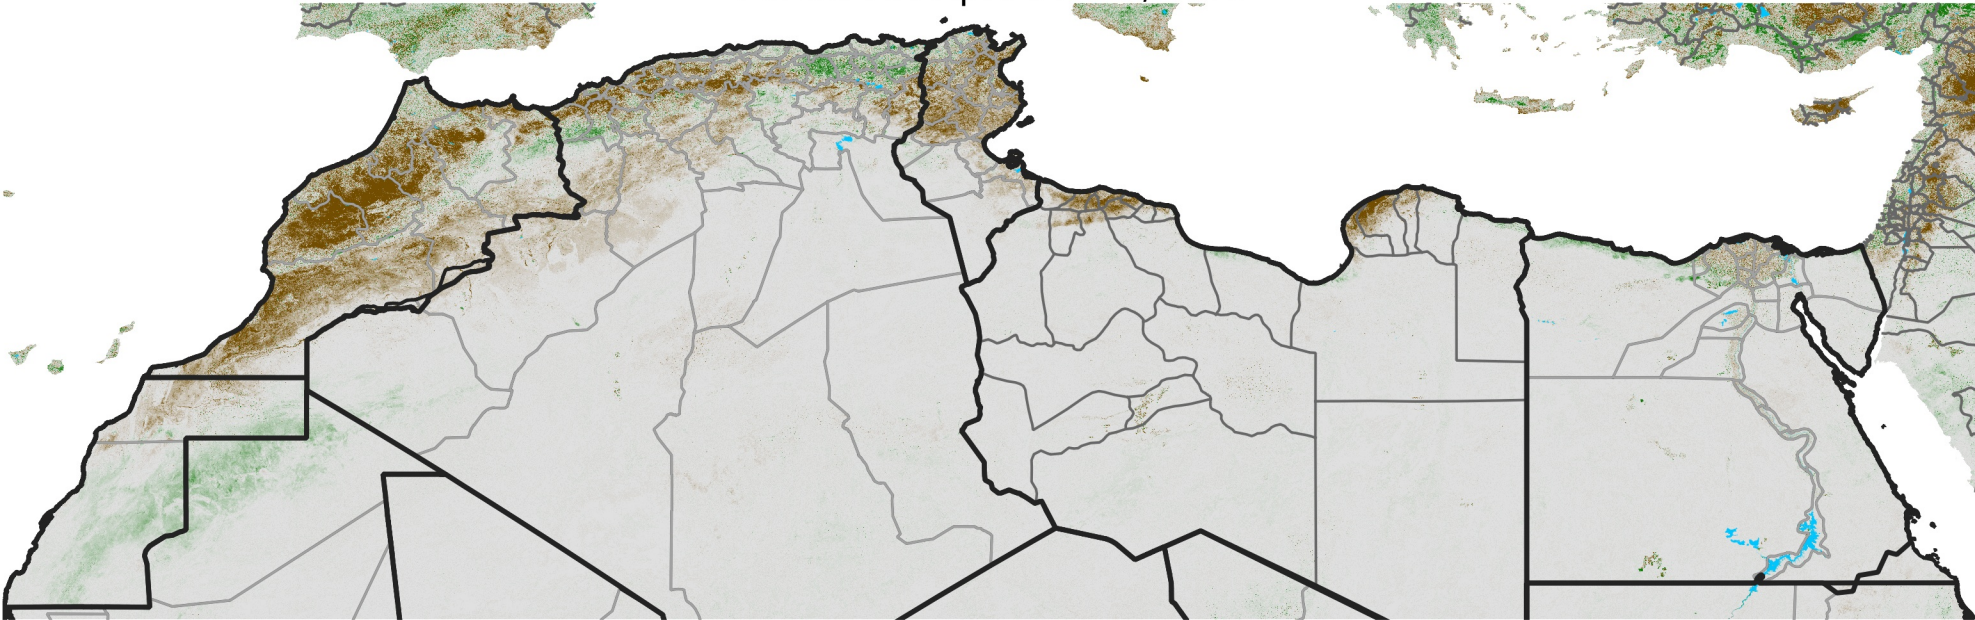

North Africa NDVI Difference

2016 minus 2015

Period 10 / April 01 - 10, 2016

NDVI Difference

< -0.3 -0.2 -0.1 -0.05 0.05 0.1 0.2 >0.3

Negative

No Difference

Positive