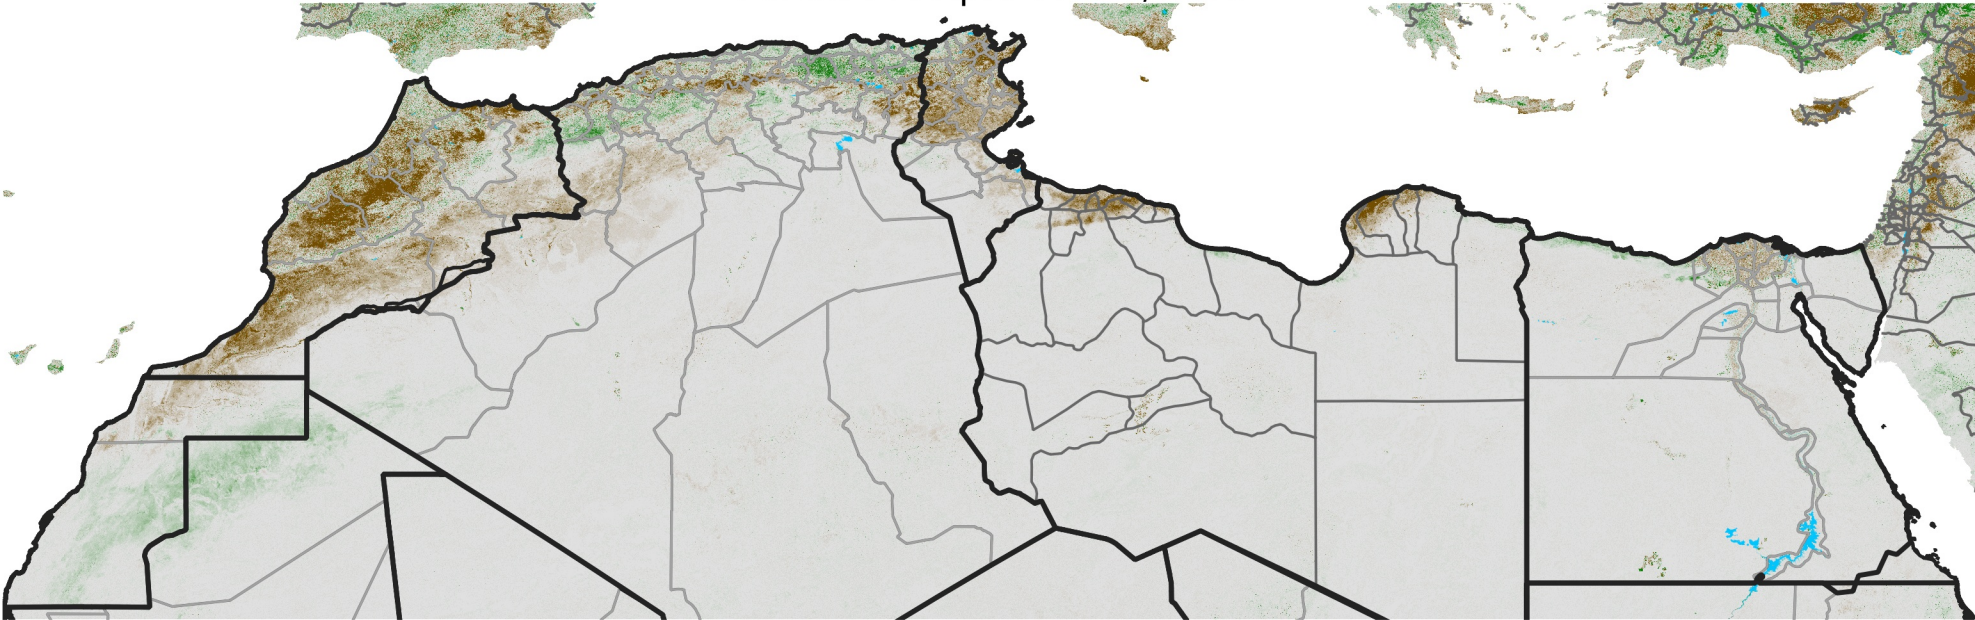

North Africa NDVI Difference

2016 minus 2015

Period 11 / April 11 - 20, 2016

NDVI Difference

< -0.3 -0.2 -0.1 -0.05 0.05 0.1 0.2 >0.3

Negative

No Difference

Positive