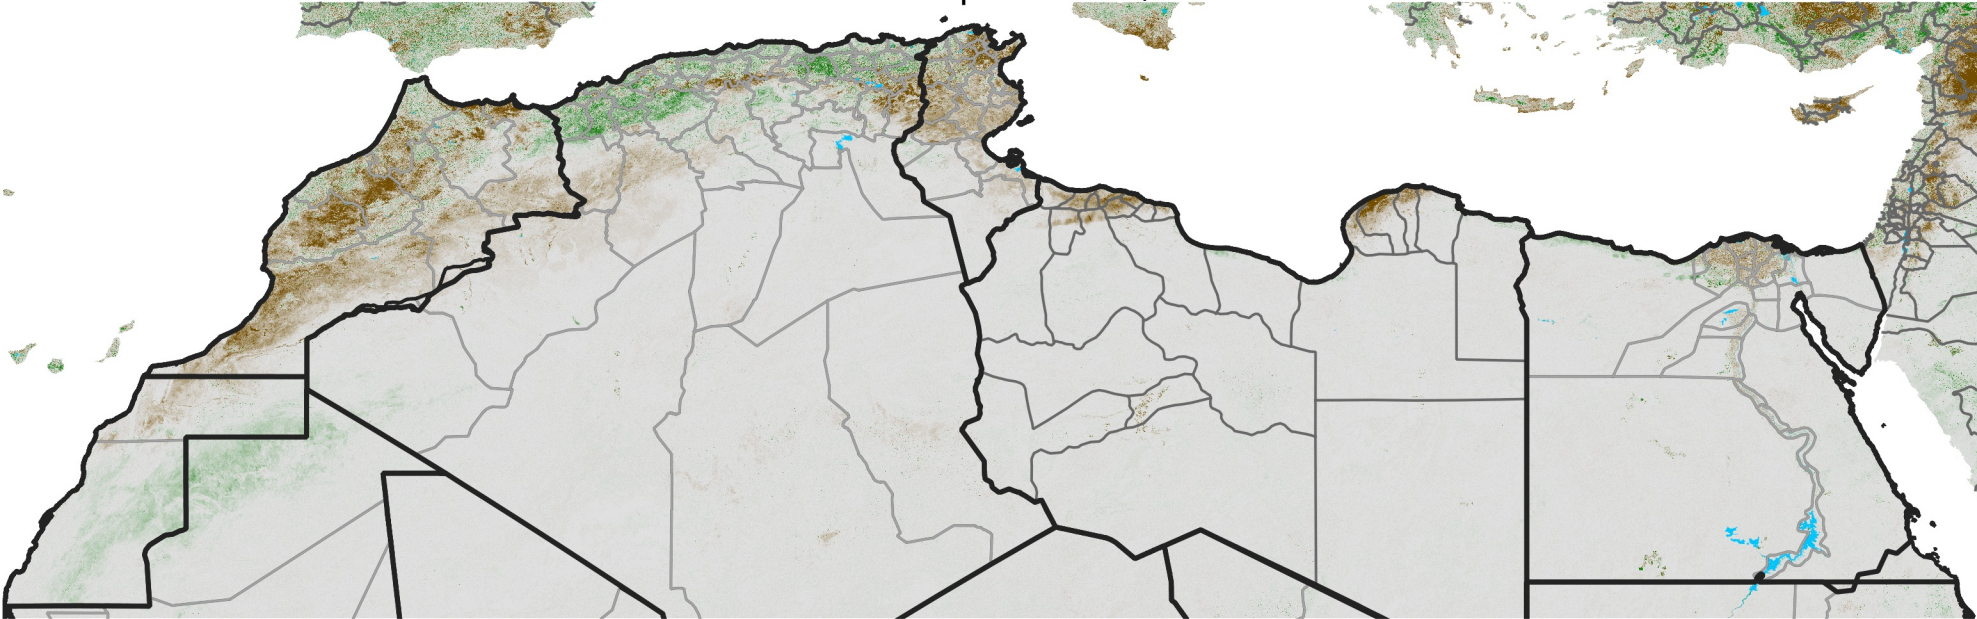

North Africa NDVI Difference

2016 minus 2015

Period 12 / April 21 - 30, 2016

NDVI Difference

< -0.3 -0.2 -0.1 -0.05 0.05 0.1 0.2 >0.3

Negative

No Difference

Positive