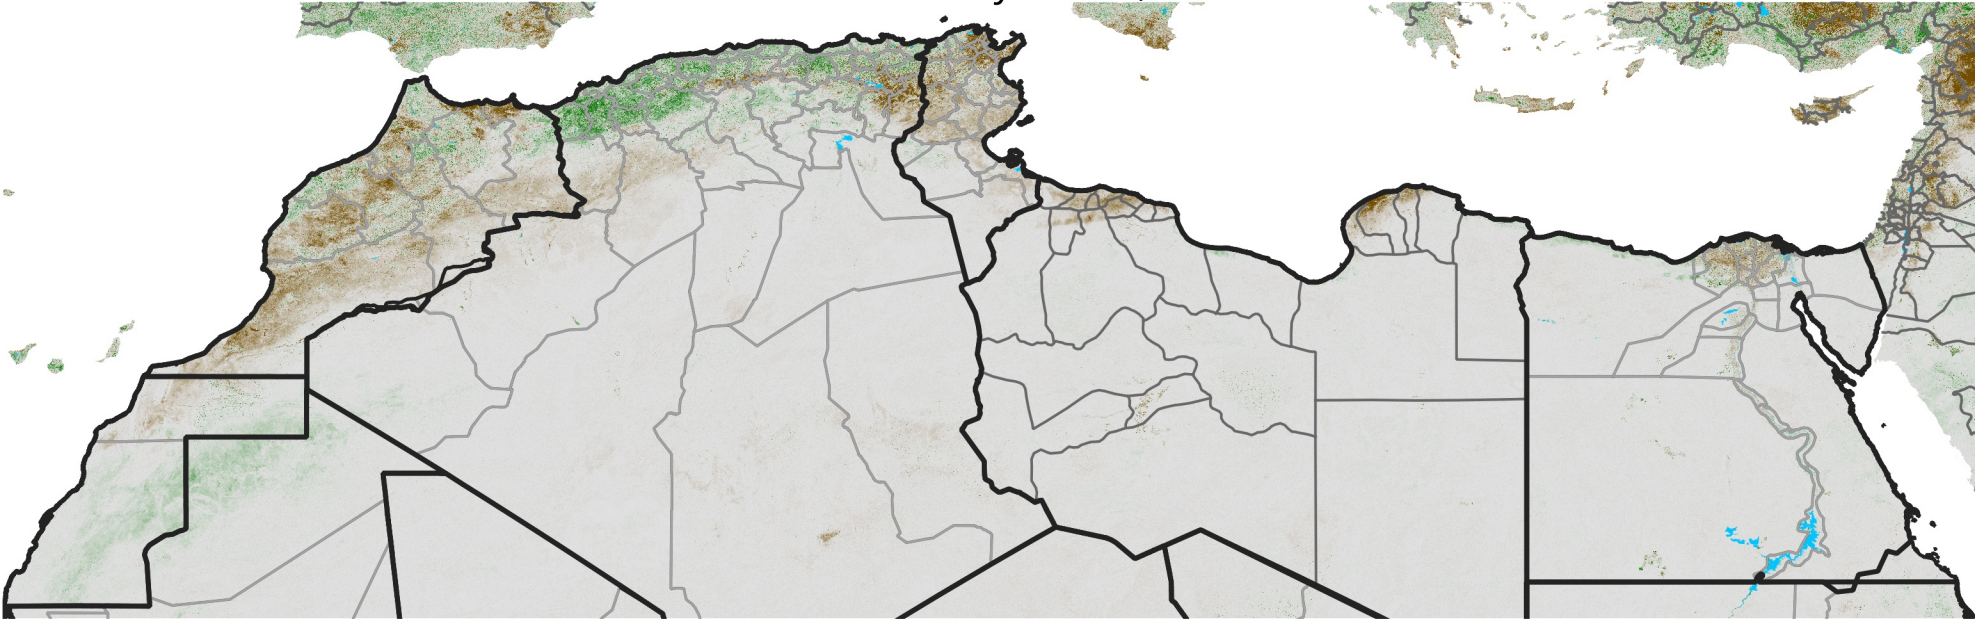

# North Africa NDVI Difference

2016 minus 2015

Period 13 / May 01 - 10, 2016

## NDVI Difference

< -0.3   -0.2   -0.1   -0.05   0.05   0.1   0.2   >0.3

Negative

No Difference

Positive