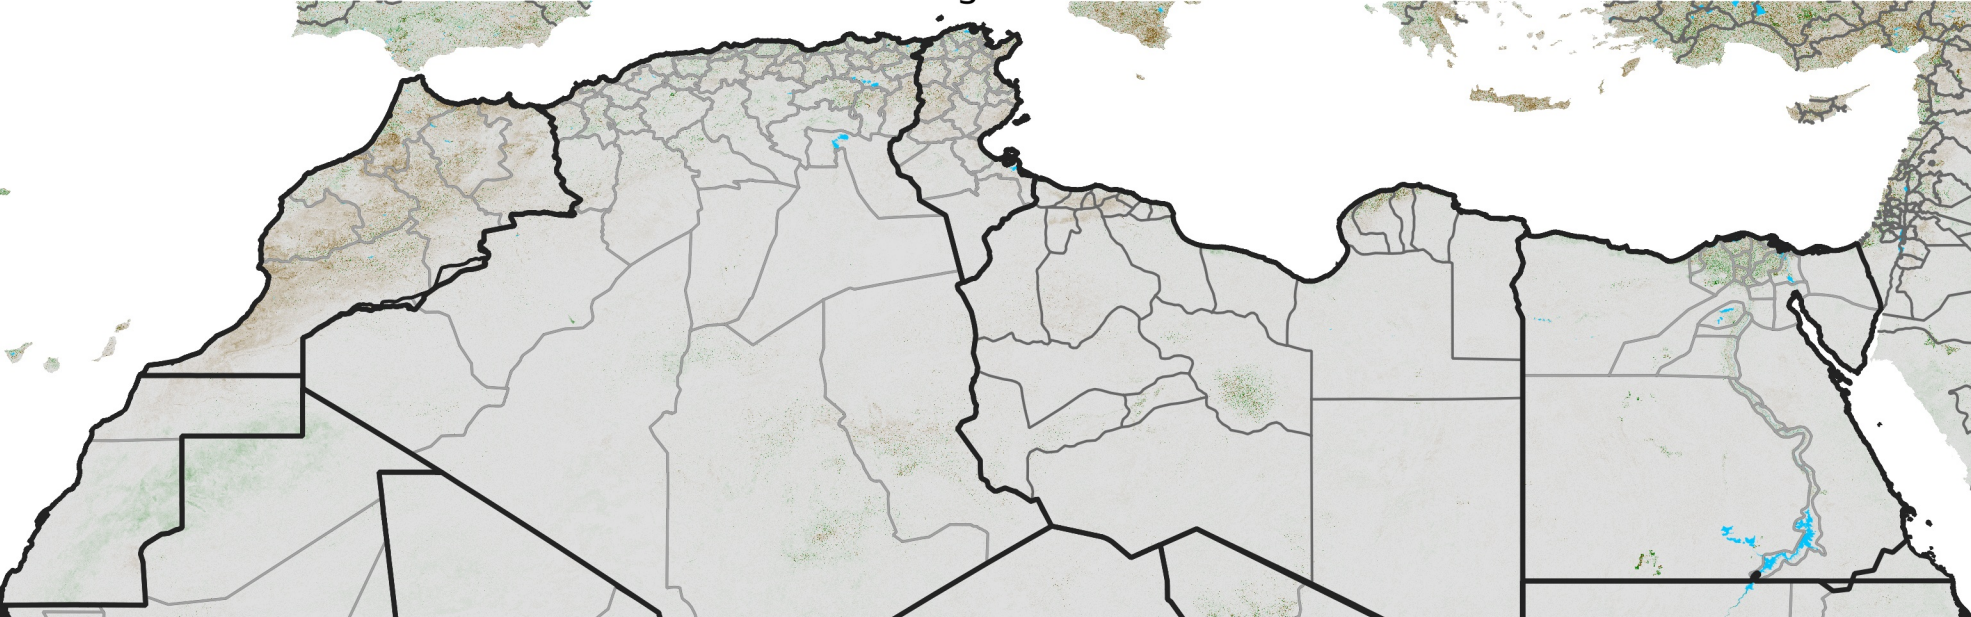

North Africa NDVI Difference

2016 minus 2015

Period 23 / August 11 - 20, 2016

NDVI Difference

< -0.3 -0.2 -0.1 -0.05 0.05 0.1 0.2 >0.3

Negative

No Difference

Positive