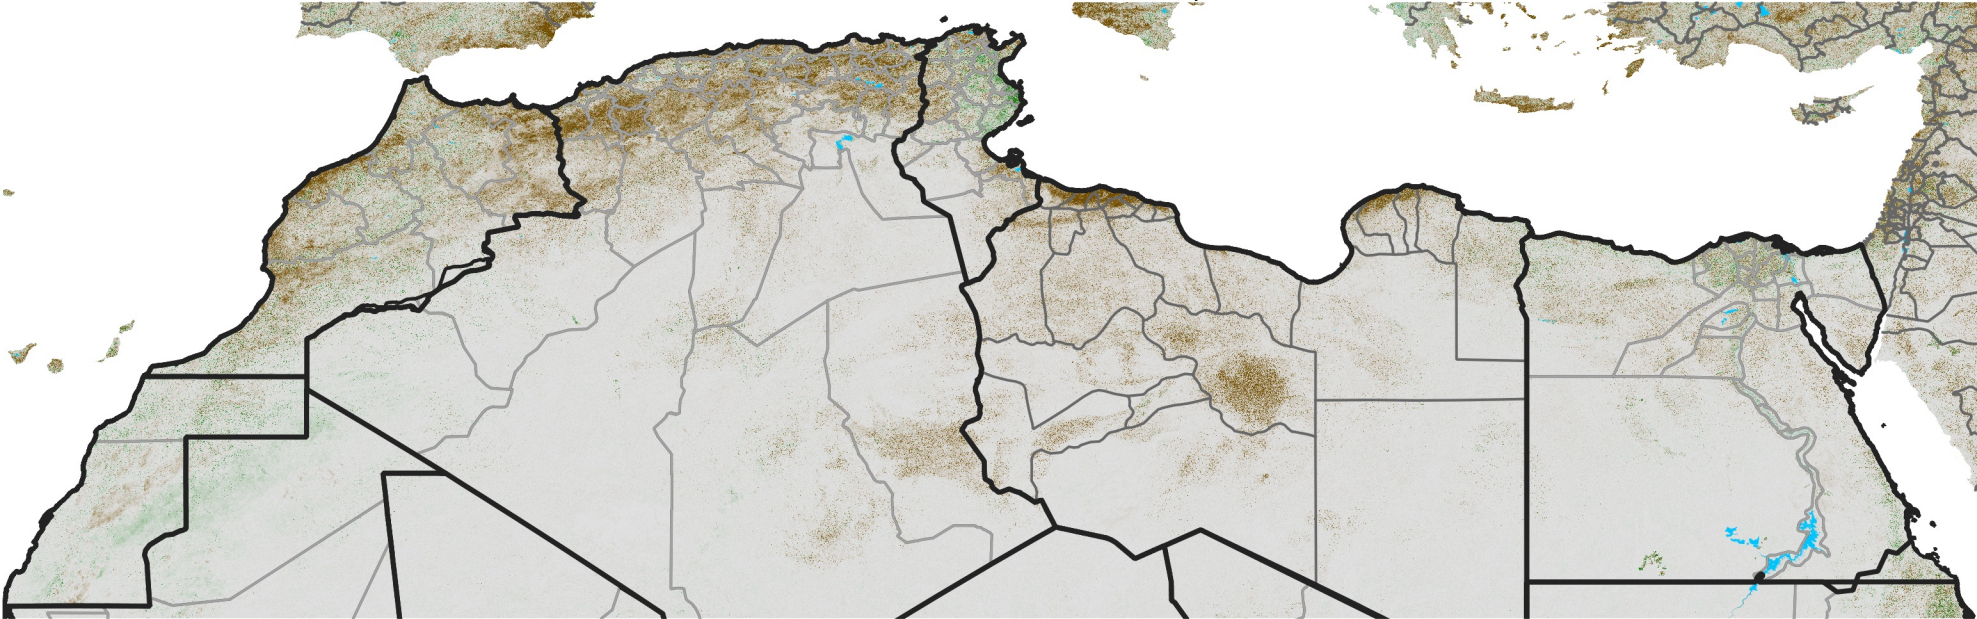

North Africa NDVI Difference

2016 minus 2015

Period 31 / November 01 - 10, 2016

NDVI Difference

< -0.3 -0.2 -0.1 -0.05 0.05 0.1 0.2 >0.3

Negative

No Difference

Positive