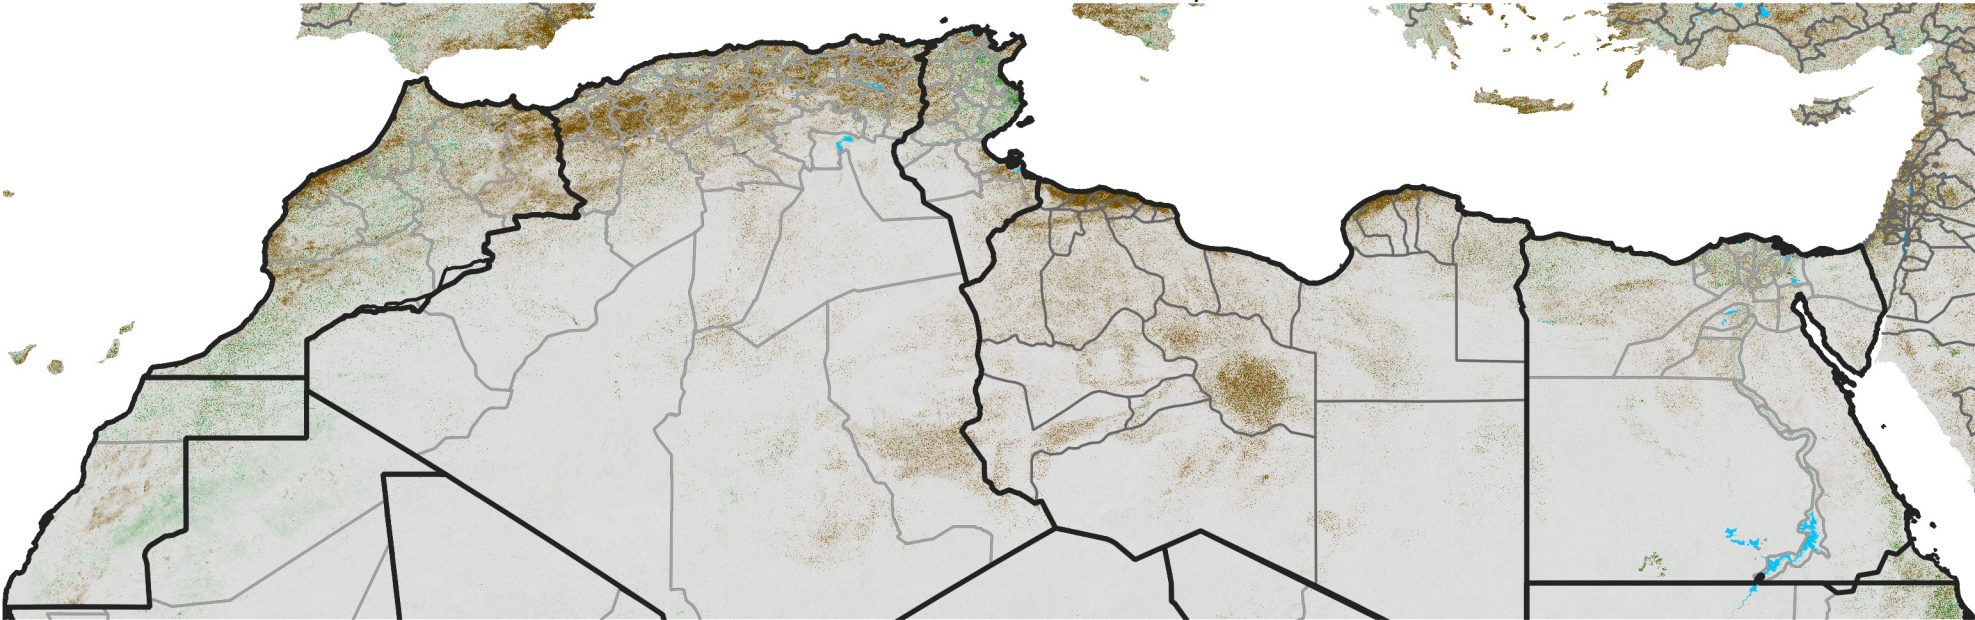

# North Africa NDVI Difference

2016 minus 2015

Period 32 / November 11 - 20, 2016

## NDVI Difference

< -0.3   -0.2   -0.1   -0.05   0.05   0.1   0.2   >0.3

Negative

No Difference

Positive