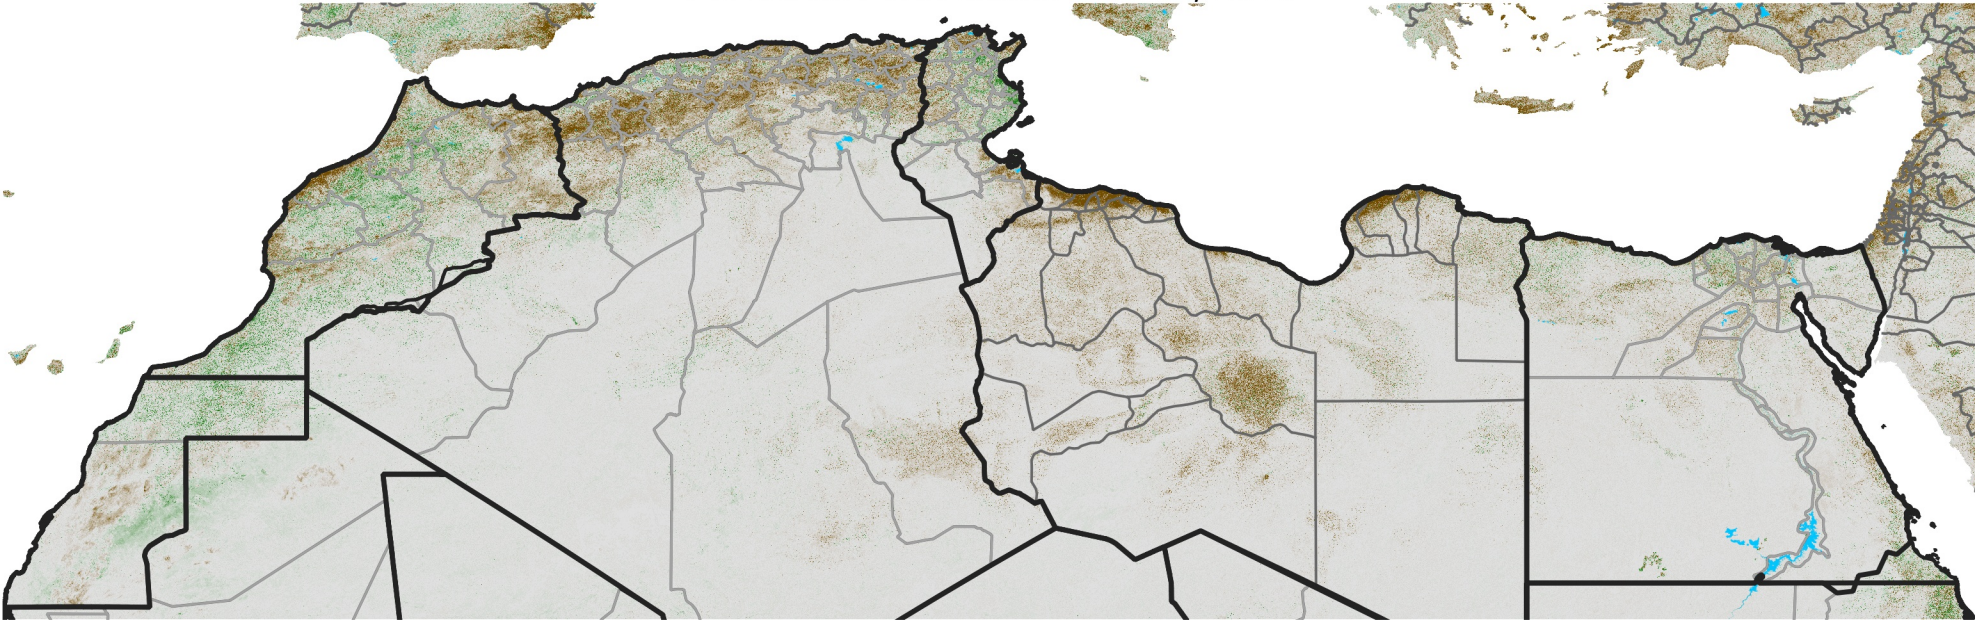

North Africa NDVI Difference

2016 minus 2015

Period 33 / November 21 - 30, 2016

NDVI Difference

< -0.3 -0.2 -0.1 -0.05 0.05 0.1 0.2 >0.3

Negative

No Difference

Positive