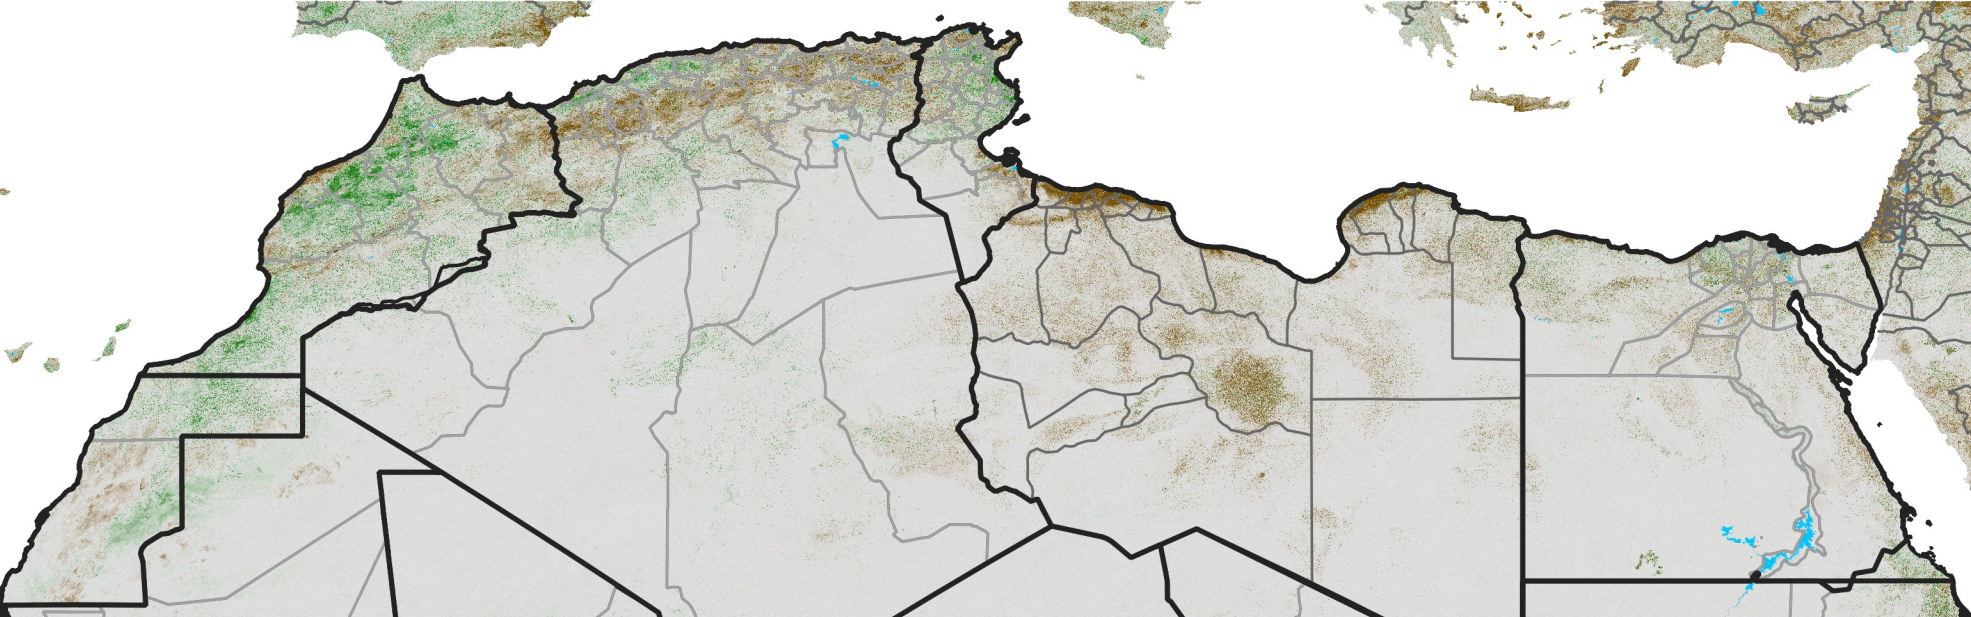

# North Africa NDVI Difference

2016 minus 2015

Period 34 / December 01 - 10, 2016

## NDVI Difference

< -0.3   -0.2   -0.1   -0.05   0.05   0.1   0.2   >0.3

Negative

No Difference

Positive