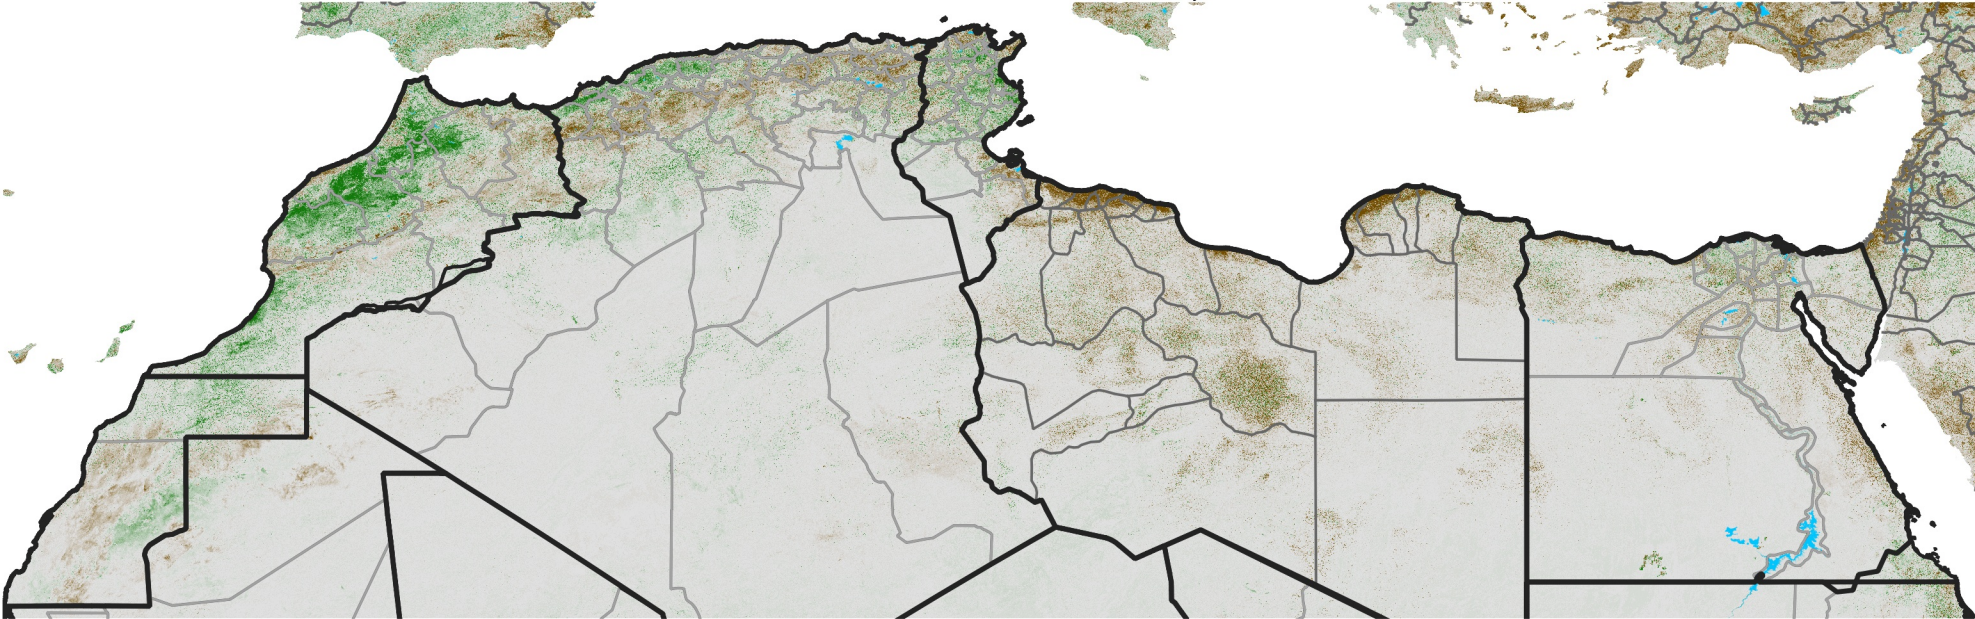

North Africa NDVI Difference

2016 minus 2015

Period 35 / December 11 - 20, 2016

NDVI Difference

< -0.3 -0.2 -0.1 -0.05 0.05 0.1 0.2 >0.3

Negative

No Difference

Positive