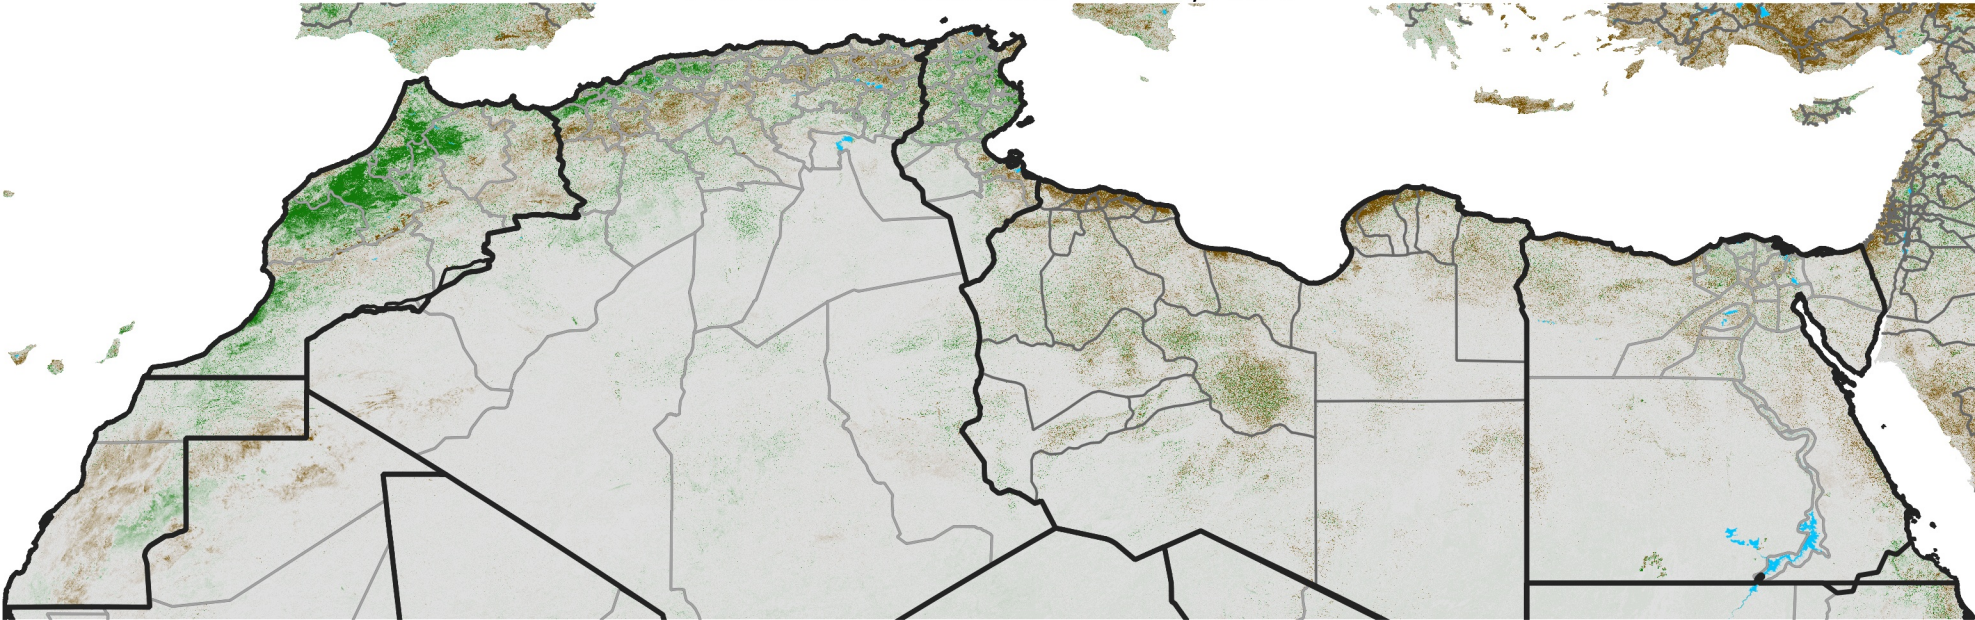

North Africa NDVI Difference

2016 minus 2015

Period 36 / December 21 - 31, 2016

NDVI Difference

< -0.3 -0.2 -0.1 -0.05 0.05 0.1 0.2 >0.3

Negative

No Difference

Positive