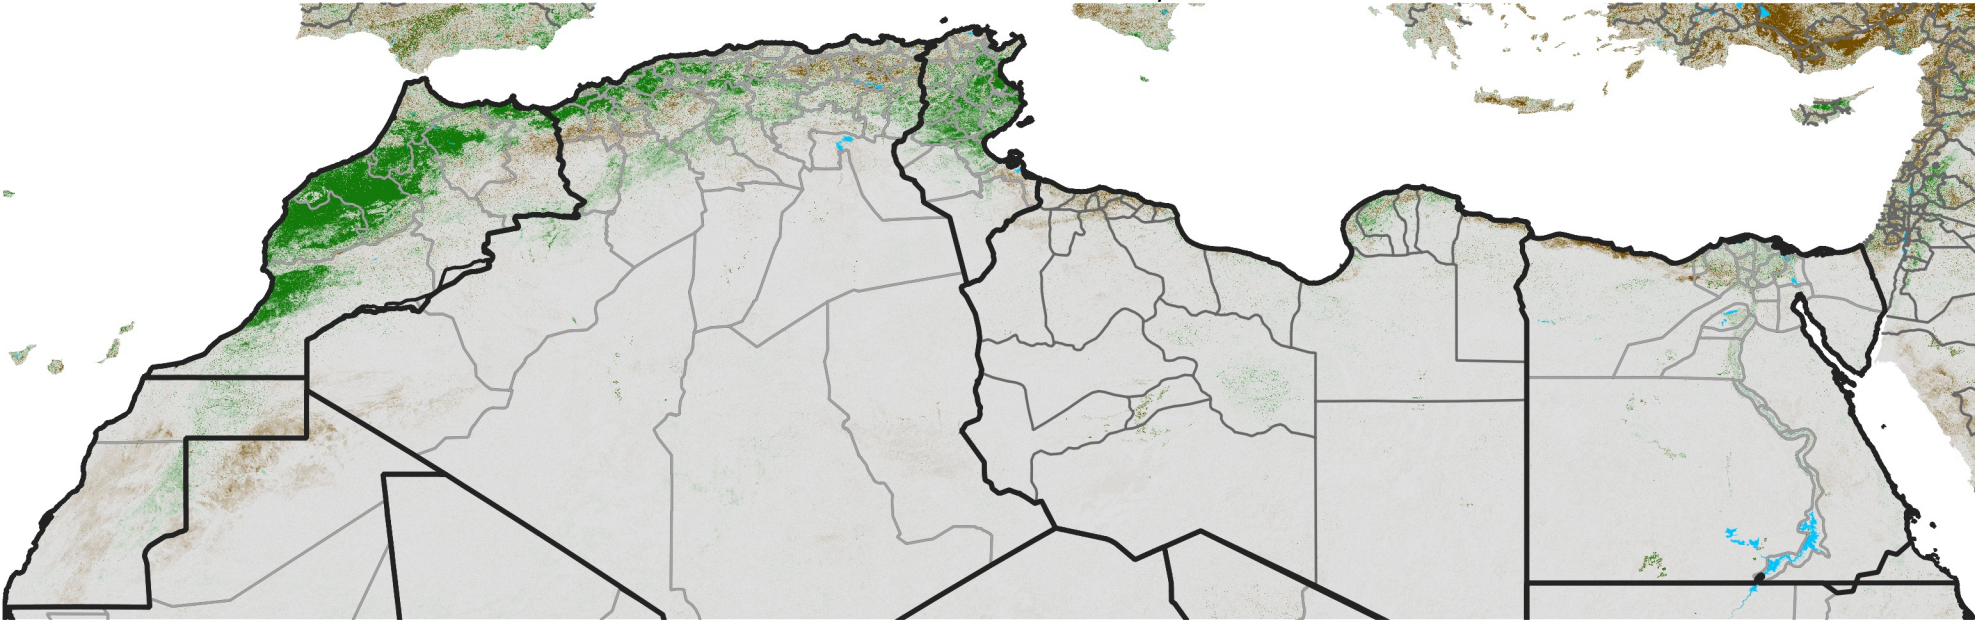

North Africa NDVI Difference

2017 minus 2016

Period 07 / March 01 - 10, 2017

NDVI Difference

< -0.3 -0.2 -0.1 -0.05 0.05 0.1 0.2 >0.3

Negative

No Difference

Positive