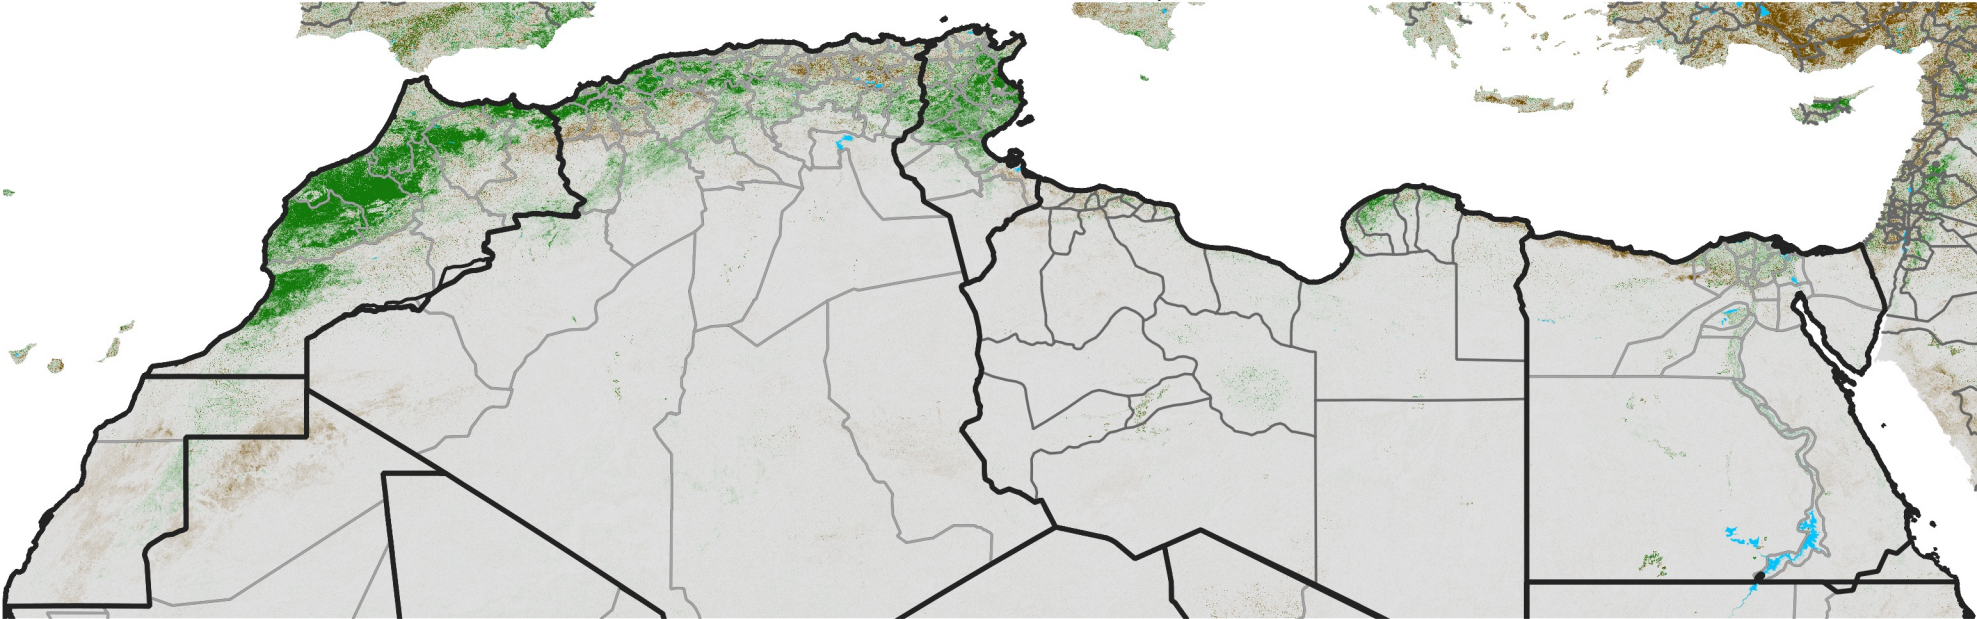

North Africa NDVI Difference

2017 minus 2016

Period 08 / March 11 - 20, 2017

NDVI Difference

< -0.3 -0.2 -0.1 -0.05 0.05 0.1 0.2 >0.3

Negative

No Difference

Positive