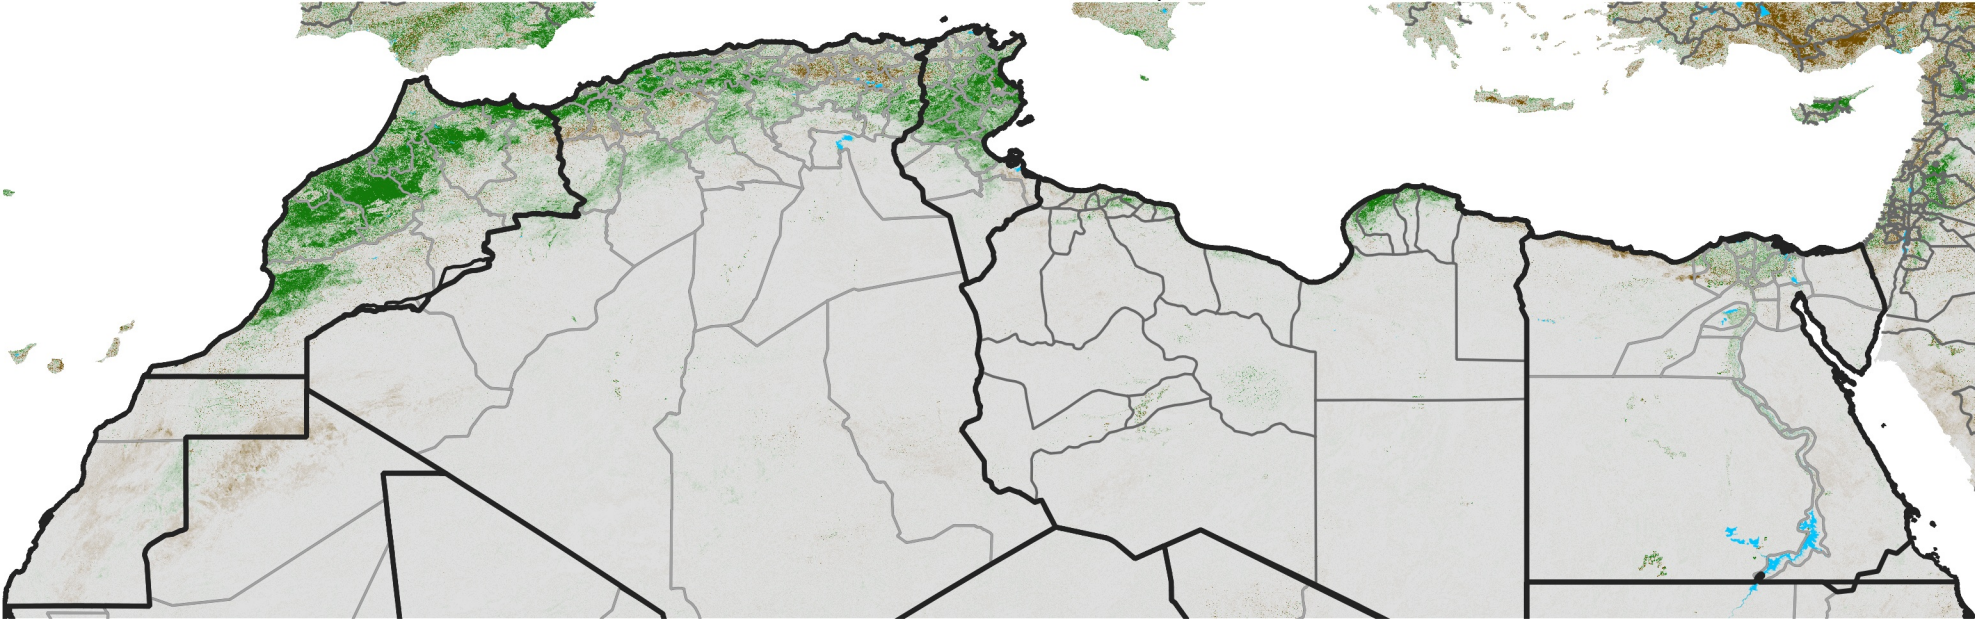

North Africa NDVI Difference

2017 minus 2016

Period 09 / March 21 - 31, 2017

NDVI Difference

< -0.3 -0.2 -0.1 -0.05 0.05 0.1 0.2 >0.3

Negative

No Difference

Positive