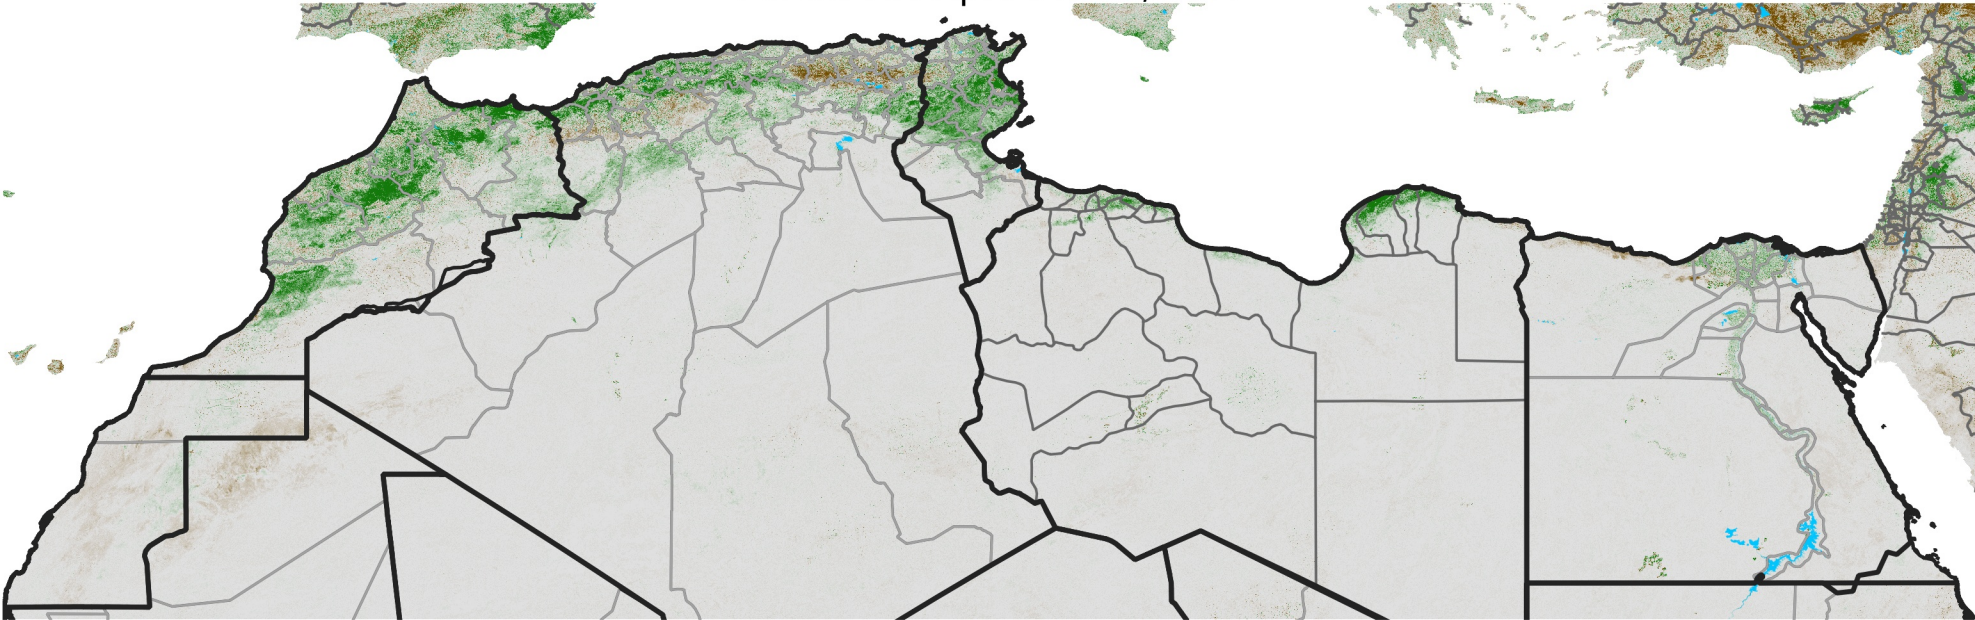

# North Africa NDVI Difference

2017 minus 2016

Period 10 / April 01 - 10, 2017

## NDVI Difference

< -0.3   -0.2   -0.1   -0.05   0.05   0.1   0.2   >0.3

Negative

No Difference

Positive