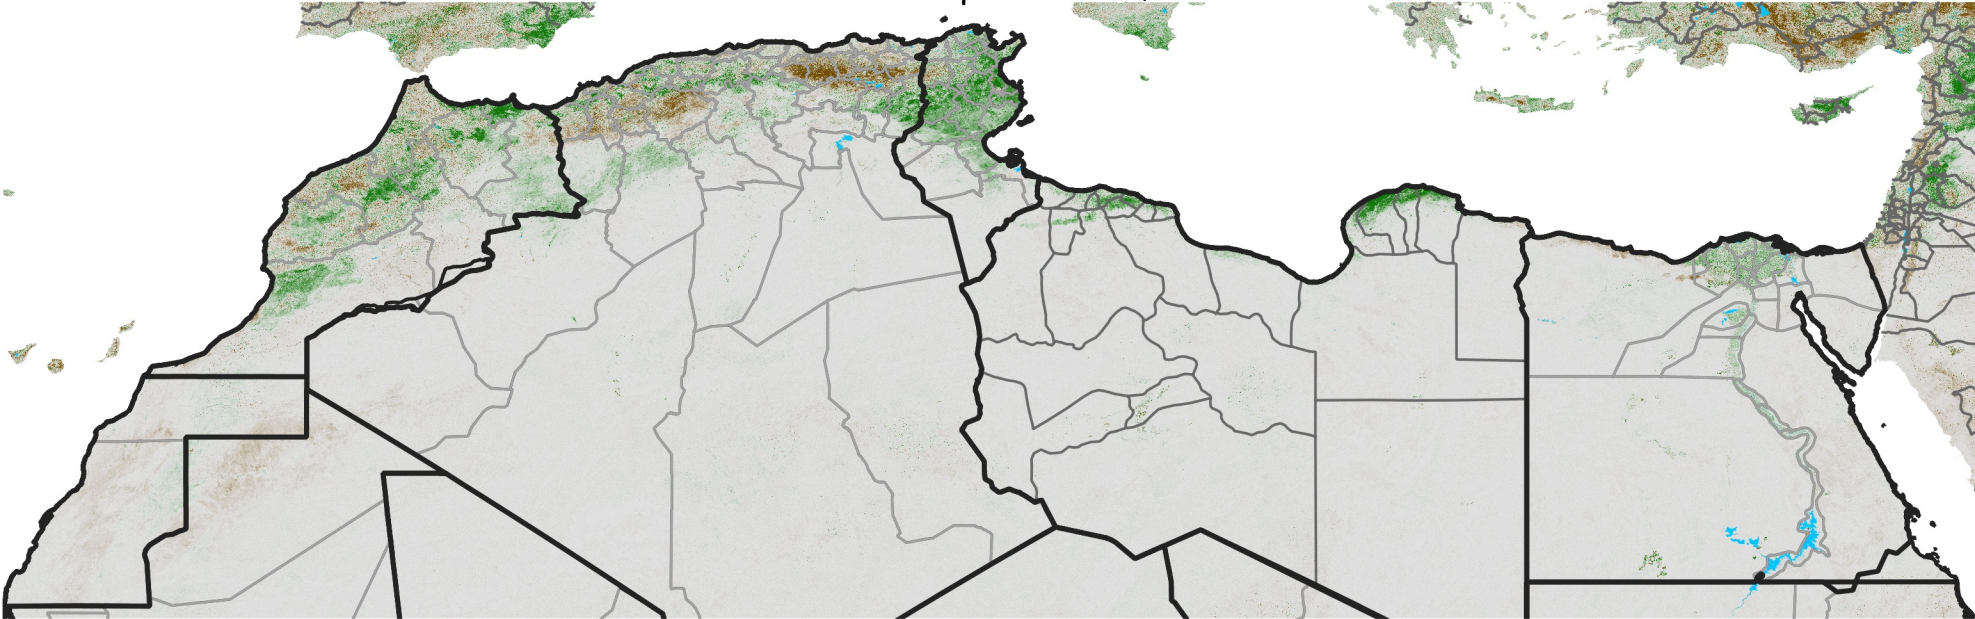

# North Africa NDVI Difference

2017 minus 2016

Period 11 / April 11 - 20, 2017

## NDVI Difference

< -0.3   -0.2   -0.1   -0.05   0.05   0.1   0.2   >0.3

Negative

No Difference

Positive