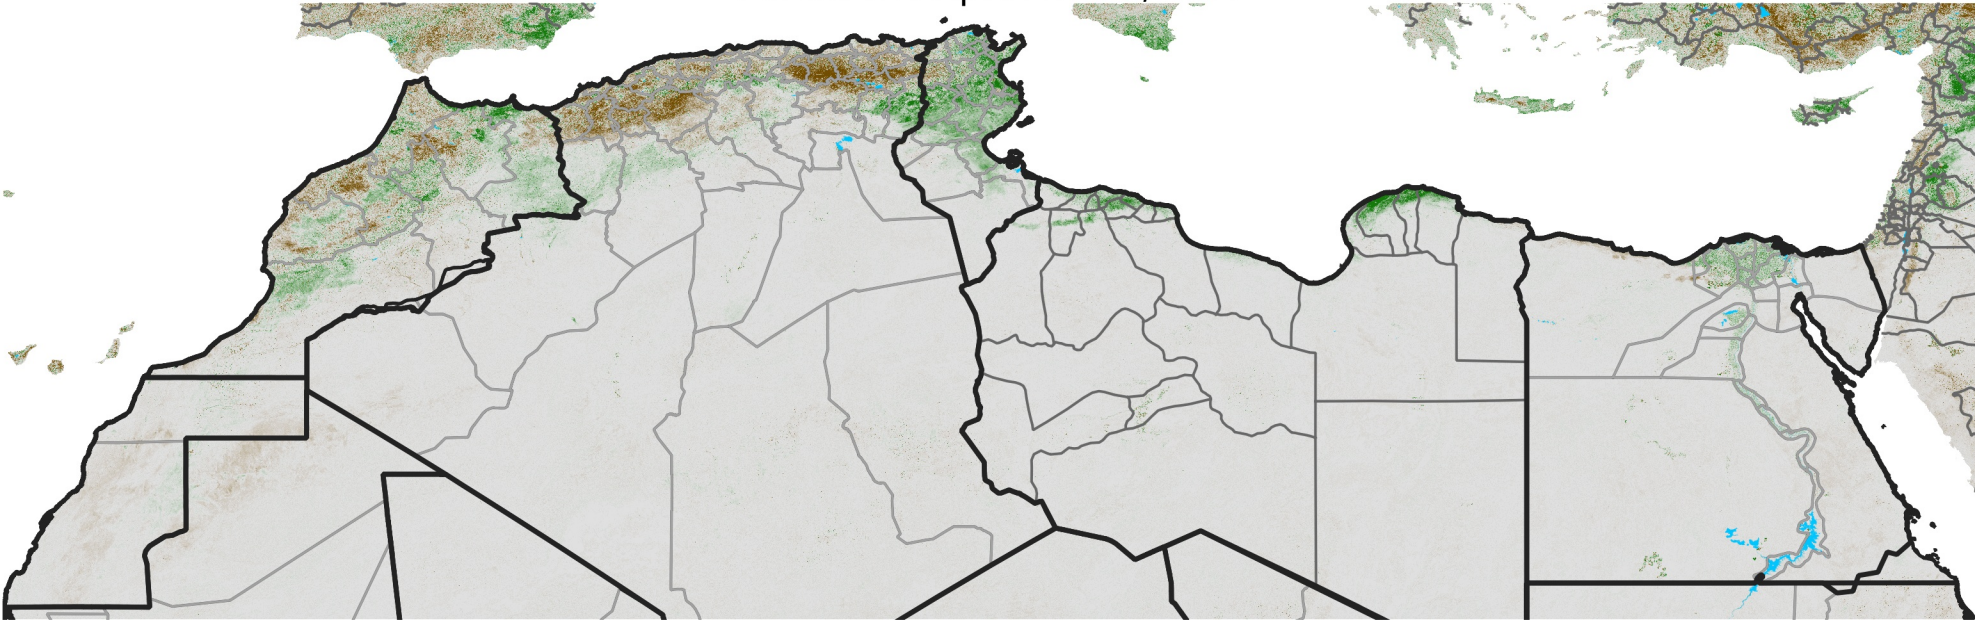

North Africa NDVI Difference

2017 minus 2016

Period 12 / April 21 - 30, 2017

NDVI Difference

< -0.3 -0.2 -0.1 -0.05 0.05 0.1 0.2 >0.3

Negative

No Difference

Positive