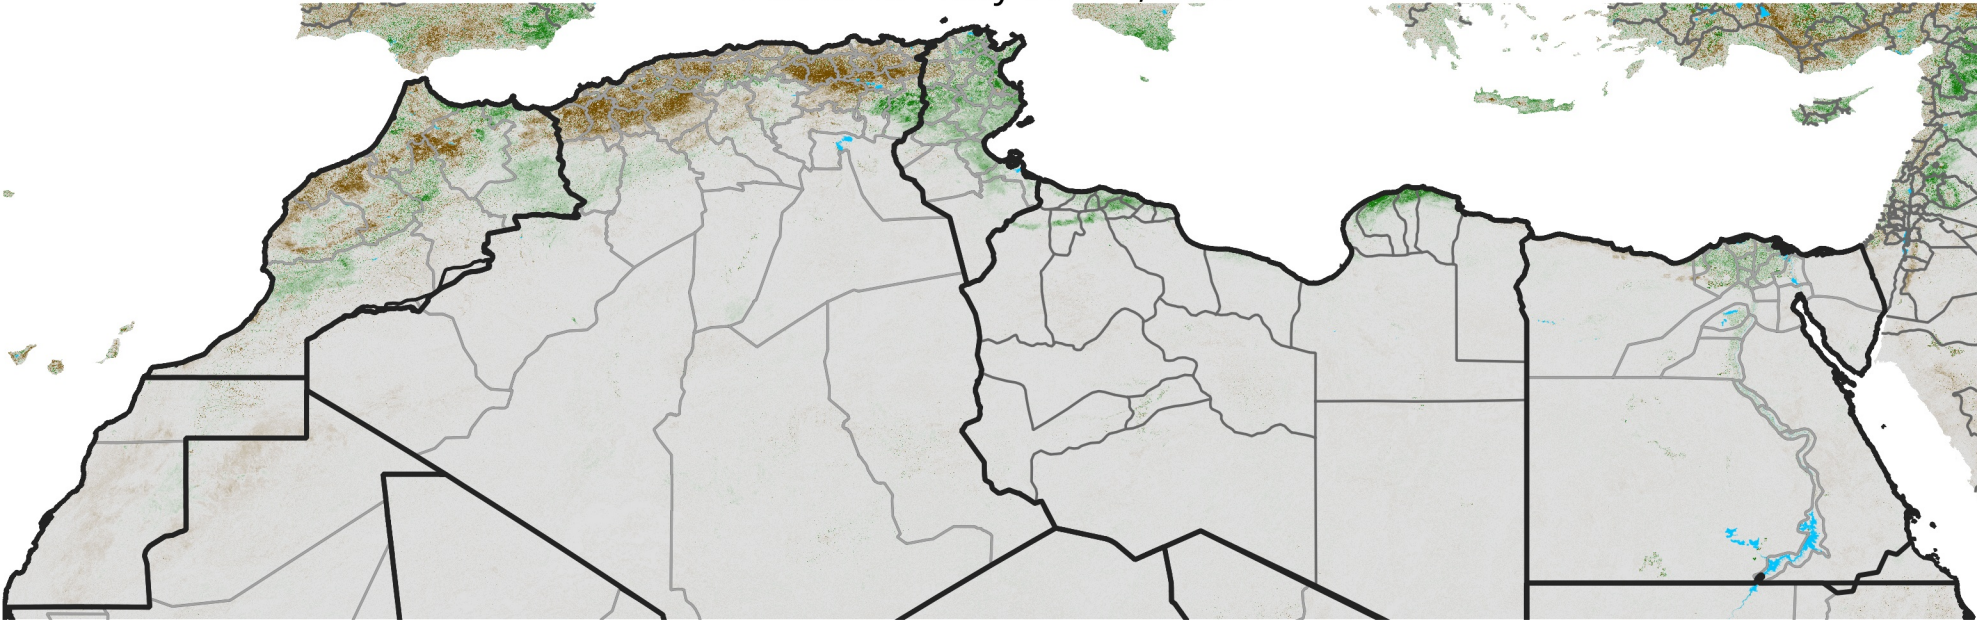

# North Africa NDVI Difference

2017 minus 2016

Period 13 / May 01 - 10, 2017

## NDVI Difference

< -0.3   -0.2   -0.1   -0.05   0.05   0.1   0.2   >0.3

Negative

No Difference

Positive