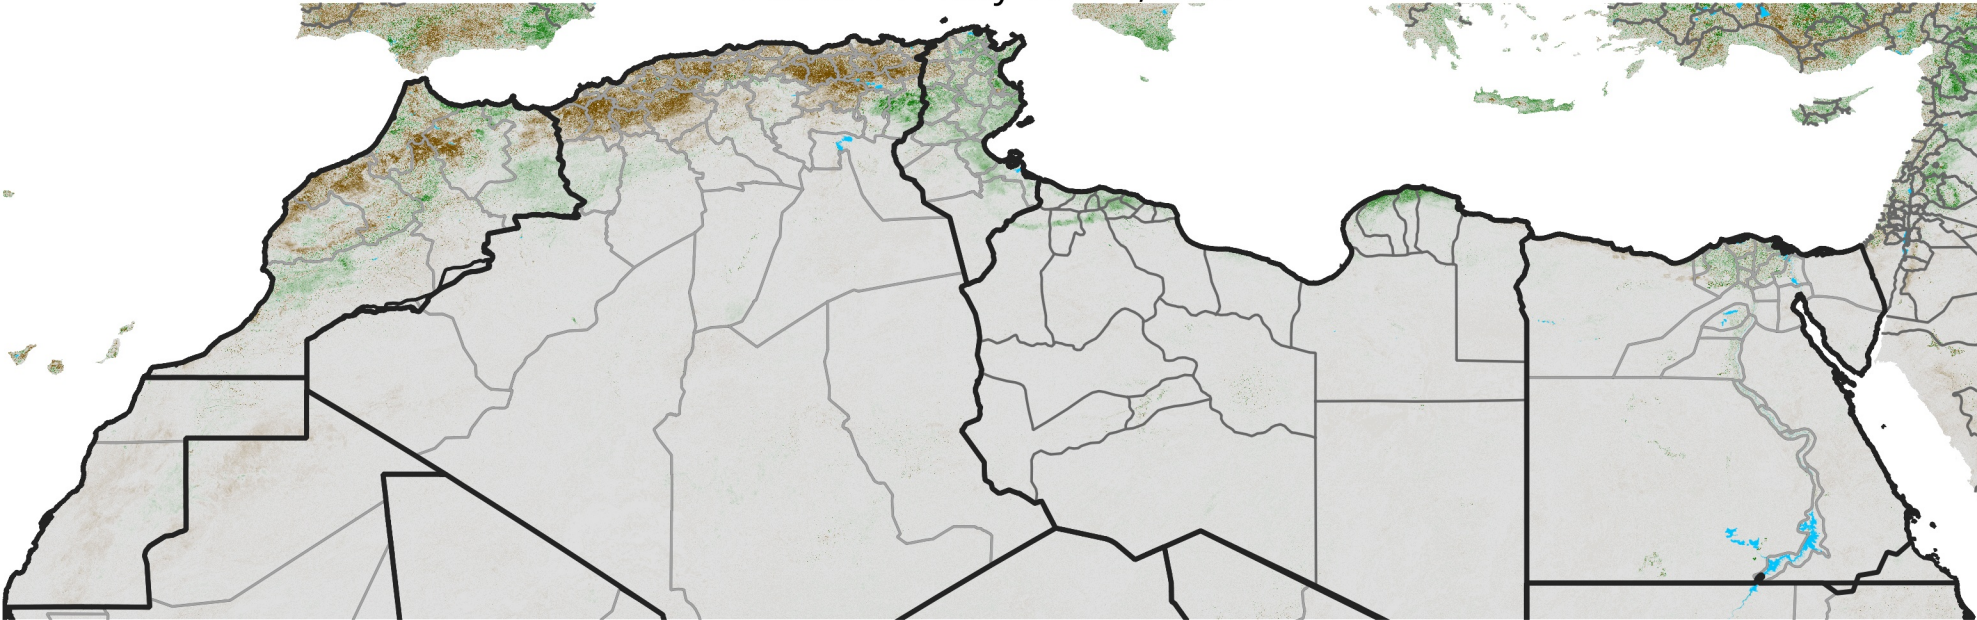

North Africa NDVI Difference

2017 minus 2016

Period 14 / May 11 - 20, 2017

NDVI Difference

< -0.3 -0.2 -0.1 -0.05 0.05 0.1 0.2 >0.3

Negative

No Difference

Positive