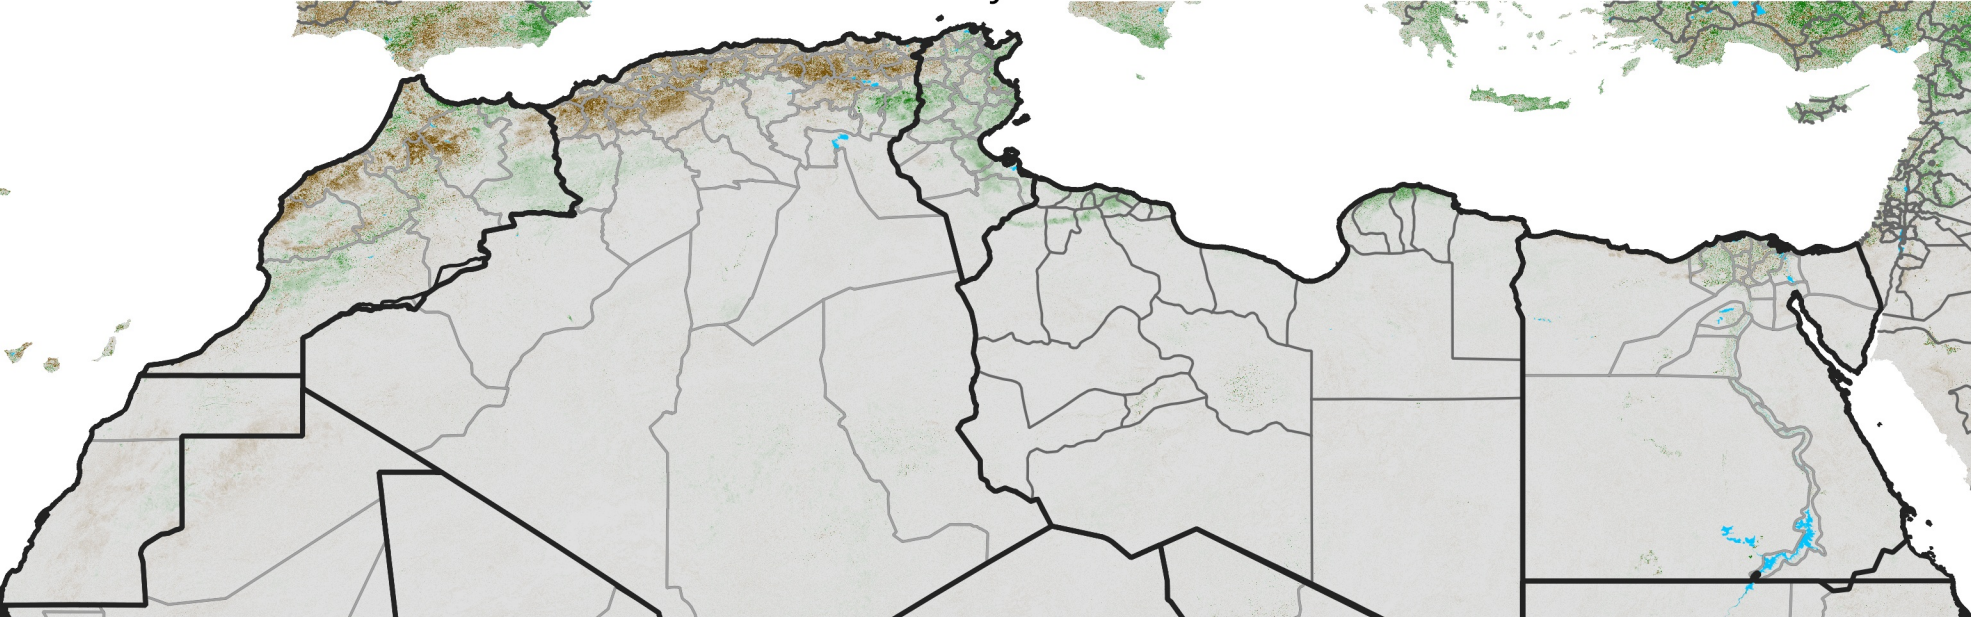

# North Africa NDVI Difference

2017 minus 2016

Period 15 / May 21 - 31, 2017

## NDVI Difference

< -0.3   -0.2   -0.1   -0.05   0.05   0.1   0.2   >0.3

Negative

No Difference

Positive