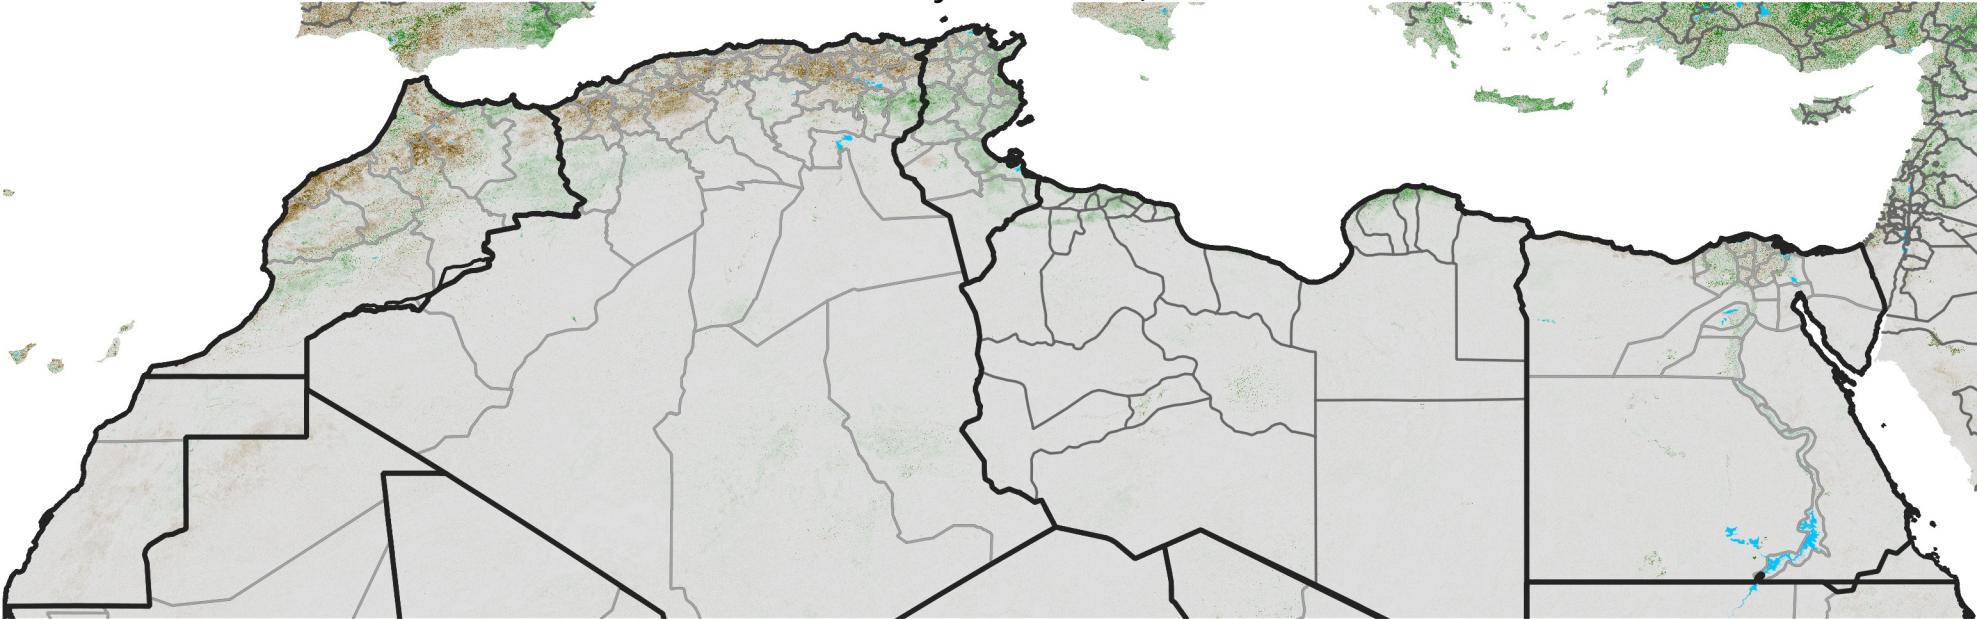

North Africa NDVI Difference

2017 minus 2016

Period 16 / June 01 - 10, 2017

NDVI Difference

< -0.3 -0.2 -0.1 -0.05 0.05 0.1 0.2 >0.3

Negative

No Difference

Positive