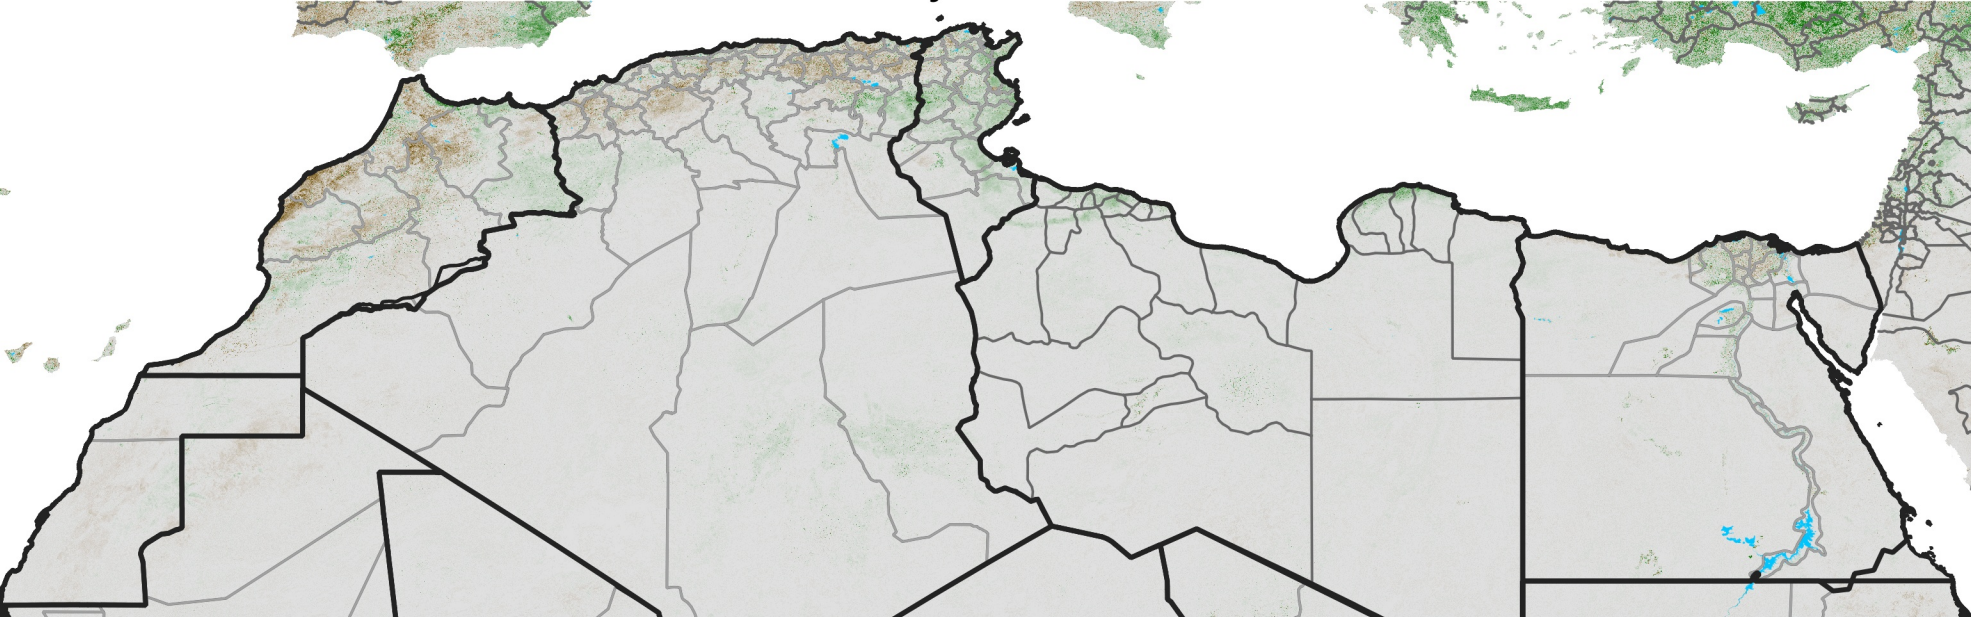

North Africa NDVI Difference

2017 minus 2016

Period 17 / June 11 - 20, 2017

NDVI Difference

< -0.3 -0.2 -0.1 -0.05 0.05 0.1 0.2 >0.3

Negative

No Difference

Positive