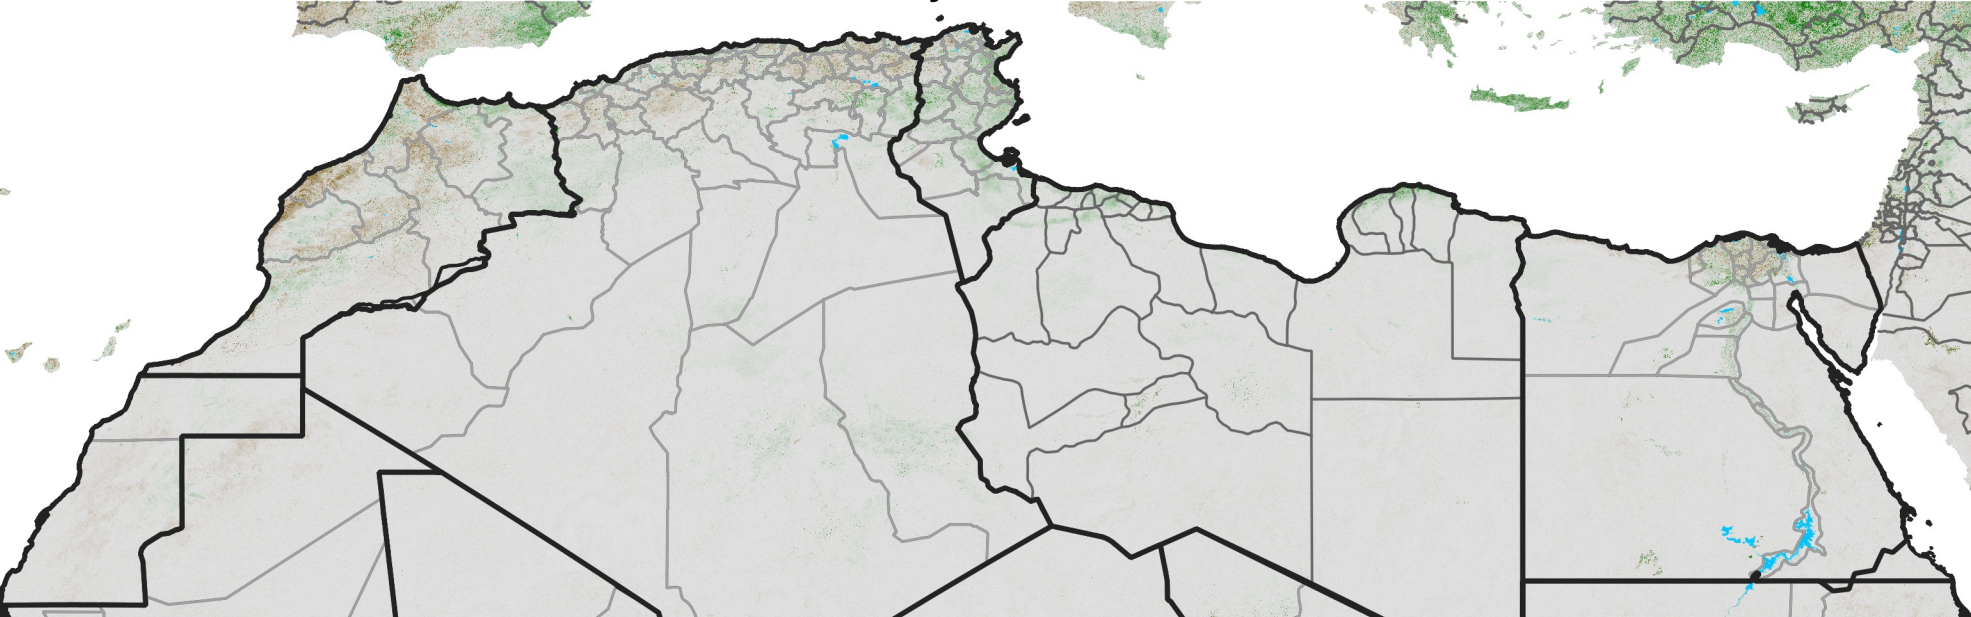

North Africa NDVI Difference

2017 minus 2016

Period 18 / June 21 - 30, 2017

NDVI Difference

< -0.3 -0.2 -0.1 -0.05 0.05 0.1 0.2 >0.3

Negative

No Difference

Positive