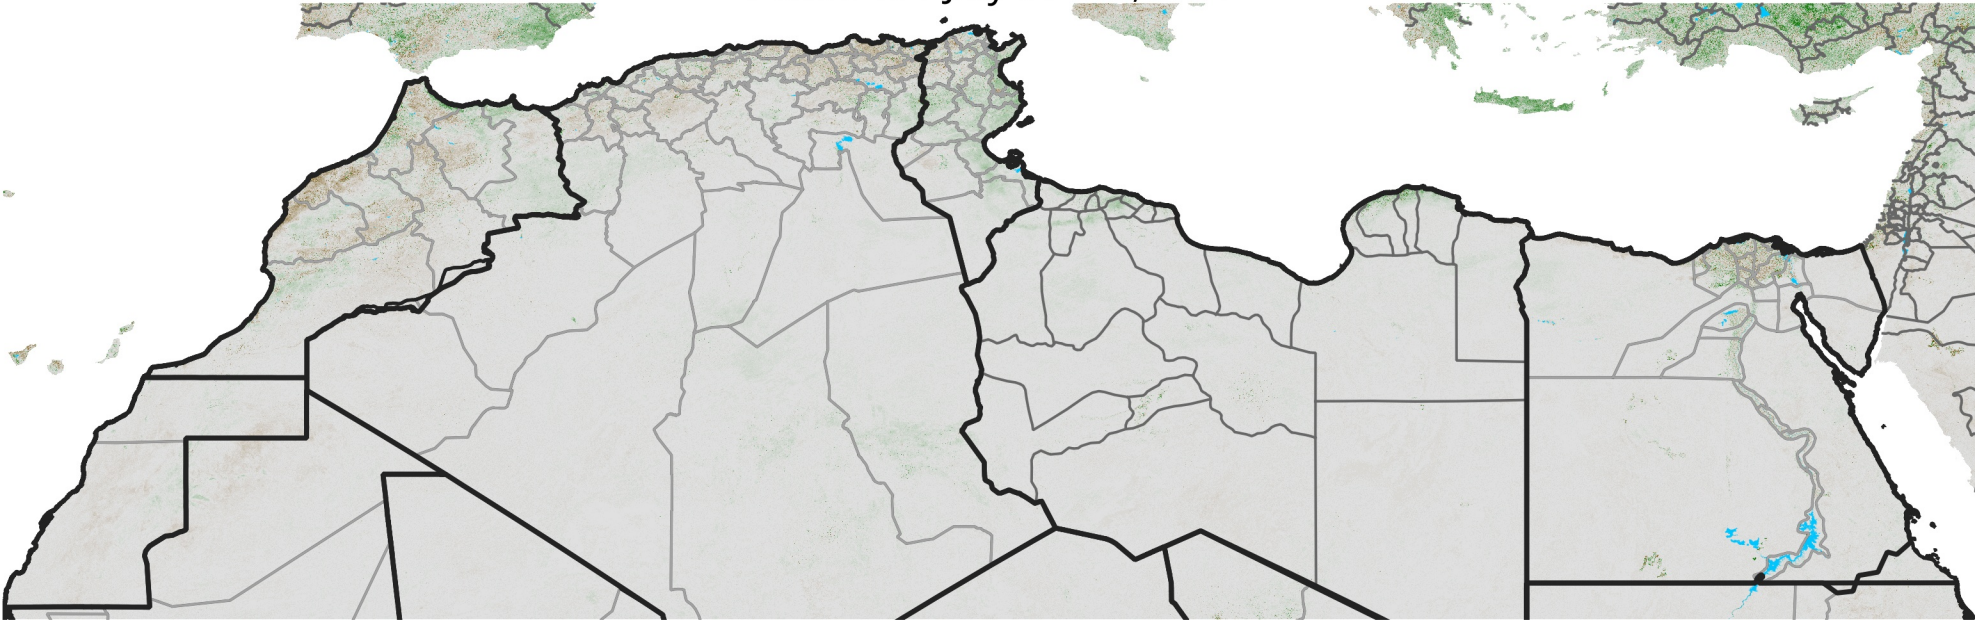

# North Africa NDVI Difference

2017 minus 2016

Period 19 / July 01 - 10, 2017

## NDVI Difference

< -0.3   -0.2   -0.1   -0.05   0.05   0.1   0.2   >0.3

Negative

No Difference

Positive