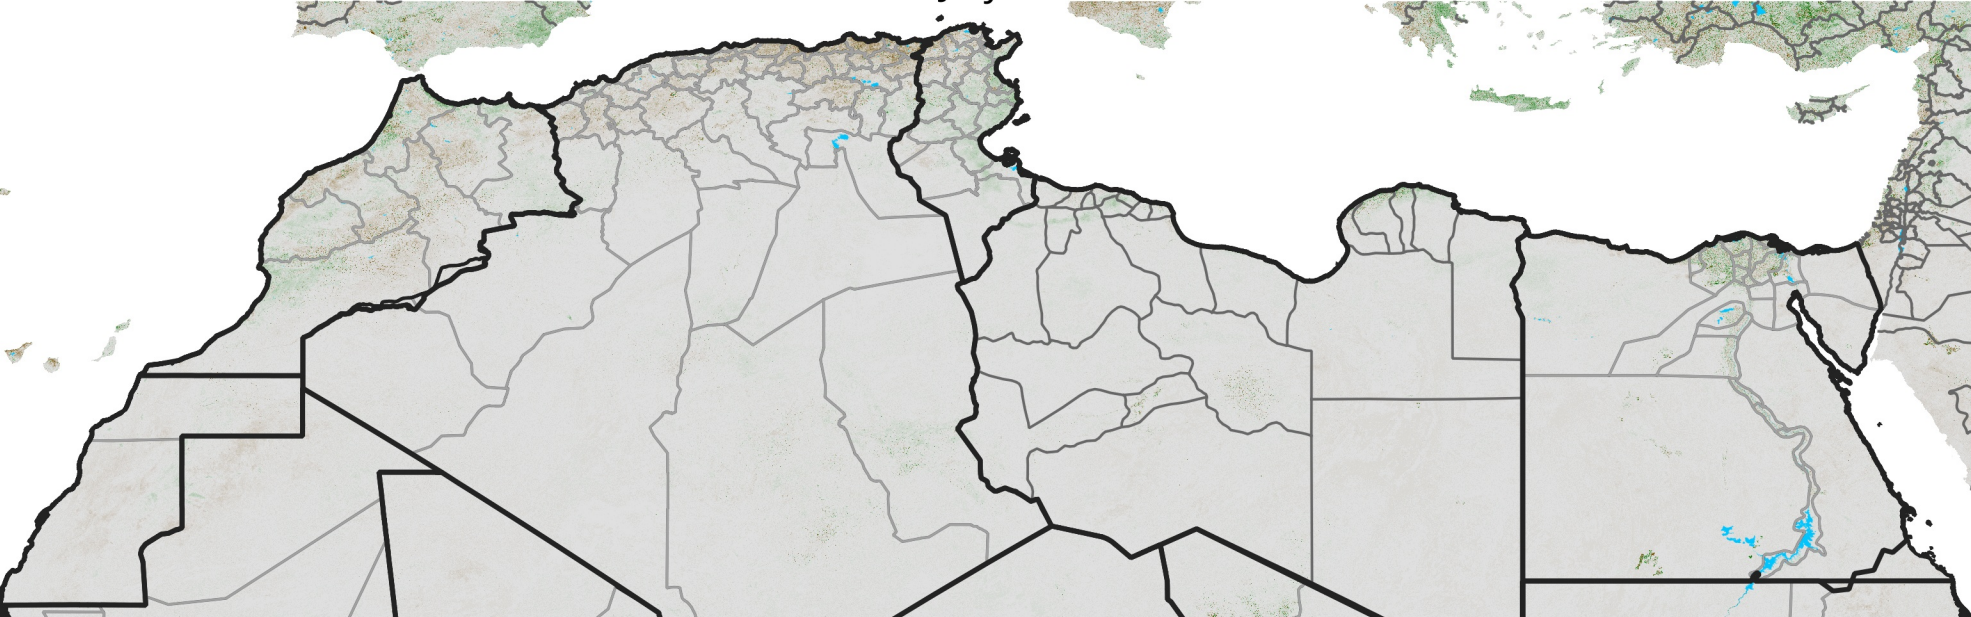

North Africa NDVI Difference

2017 minus 2016

Period 21 / July 21 - 31, 2017

NDVI Difference

< -0.3 -0.2 -0.1 -0.05 0.05 0.1 0.2 >0.3

Negative

No Difference

Positive