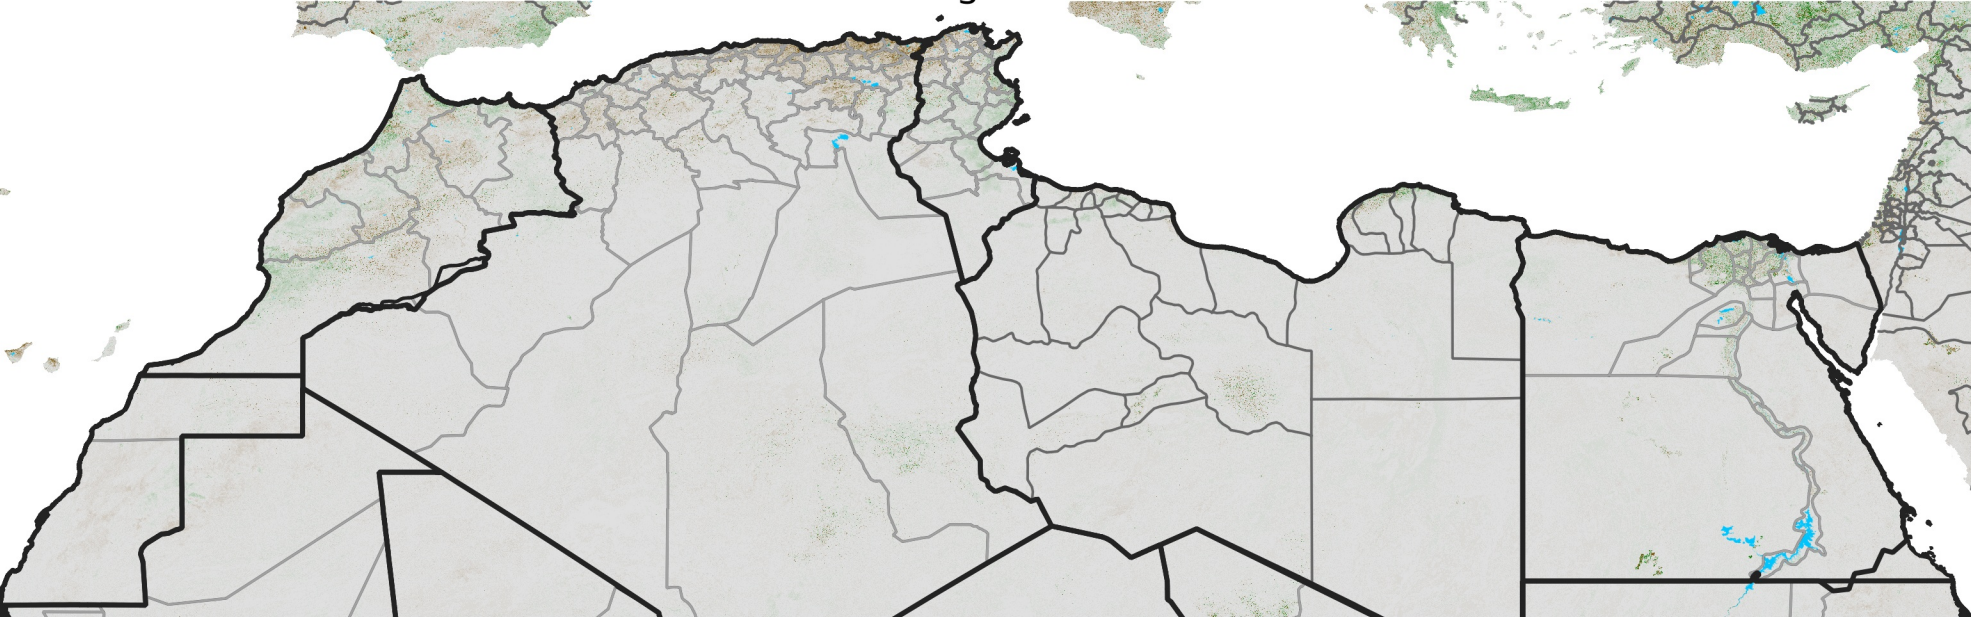

North Africa NDVI Difference

2017 minus 2016

Period 22 / August 01 - 10, 2017

NDVI Difference

< -0.3 -0.2 -0.1 -0.05 0.05 0.1 0.2 >0.3

Negative

No Difference

Positive