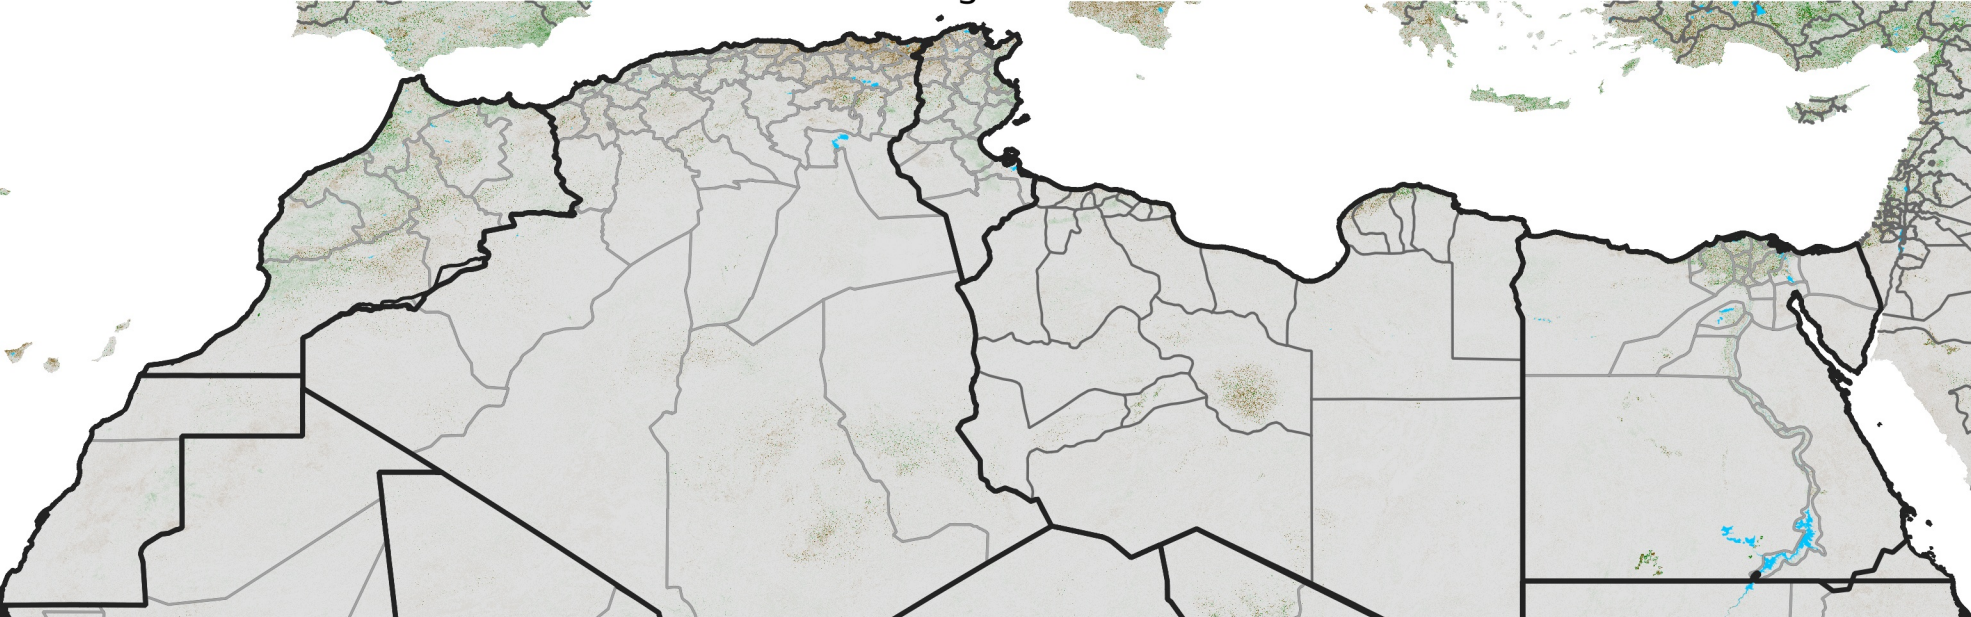

# North Africa NDVI Difference

2017 minus 2016

Period 24 / August 21 - 31, 2017

## NDVI Difference

< -0.3   -0.2   -0.1   -0.05   0.05   0.1   0.2   >0.3

Negative

No Difference

Positive