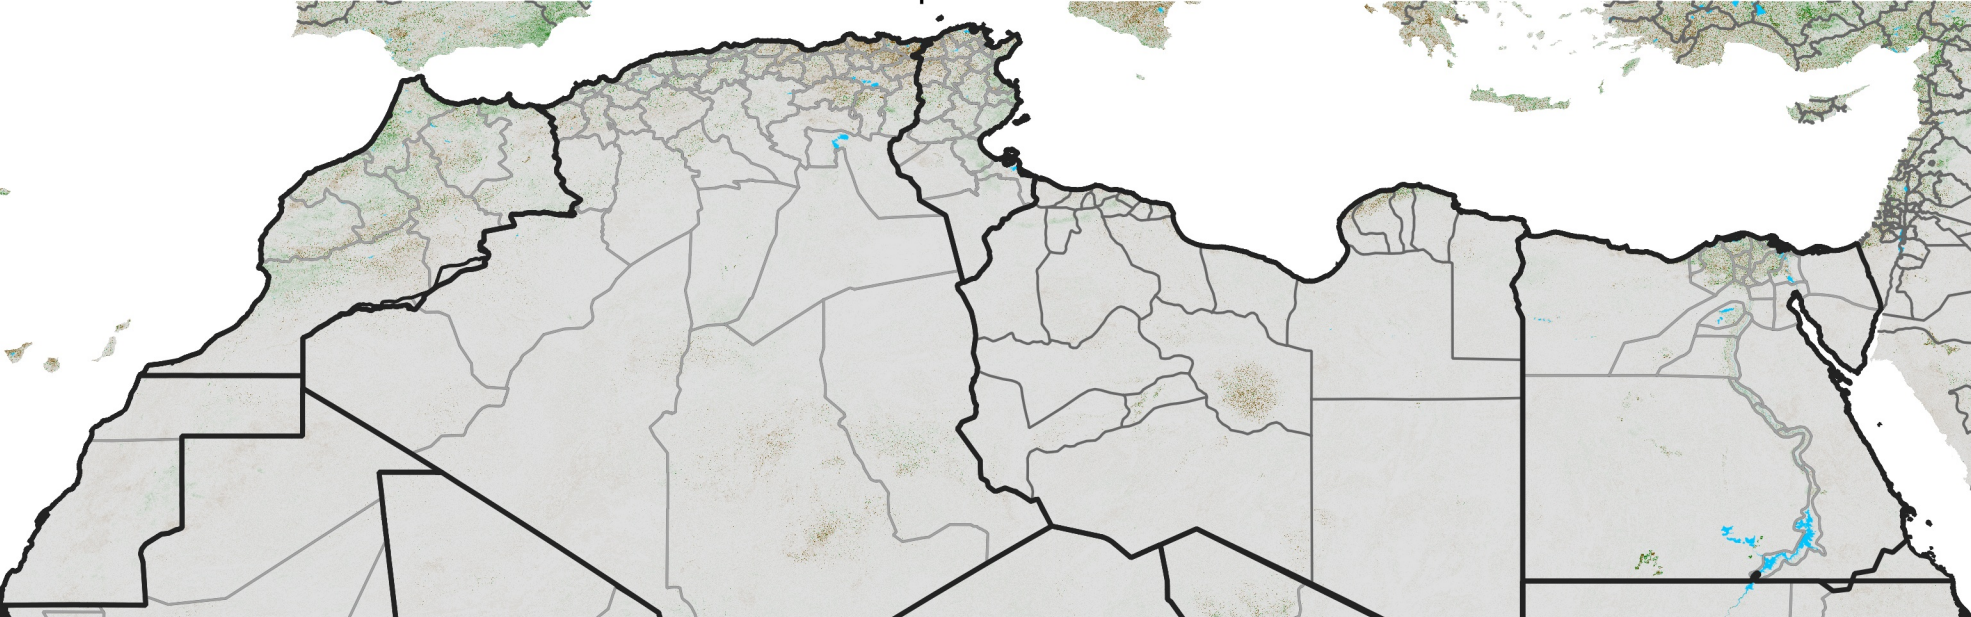

North Africa NDVI Difference

2017 minus 2016

Period 25 / September 01 - 10, 2017

NDVI Difference

<math>< -0.3</math> -0.2 -0.1 -0.05 0.05 0.1 0.2 > 0.3

Negative

No Difference

Positive