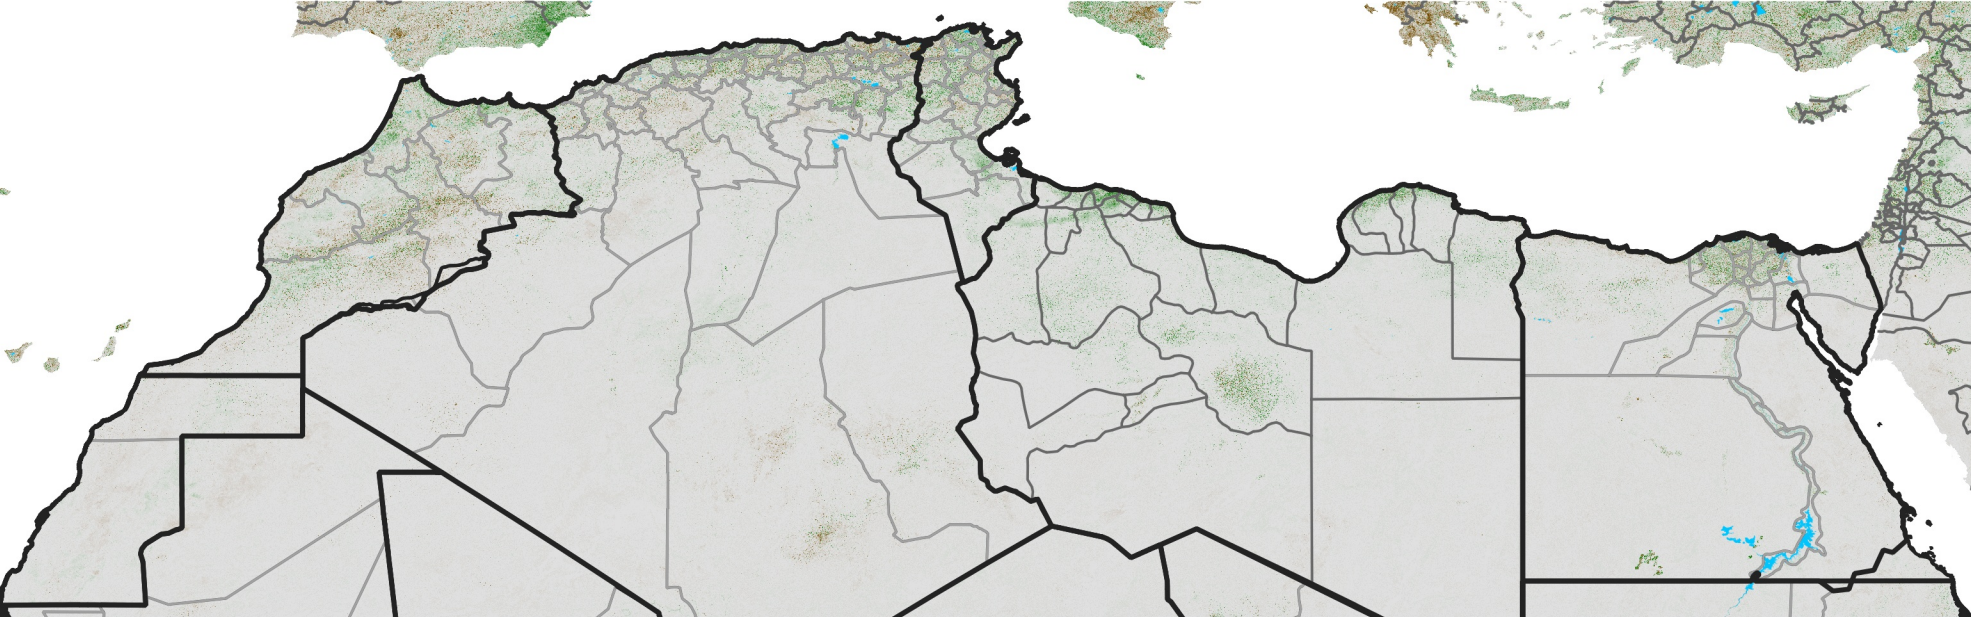

North Africa NDVI Difference

2017 minus 2016

Period 28 / October 01 - 10, 2017

NDVI Difference

Negative

No Difference

Positive