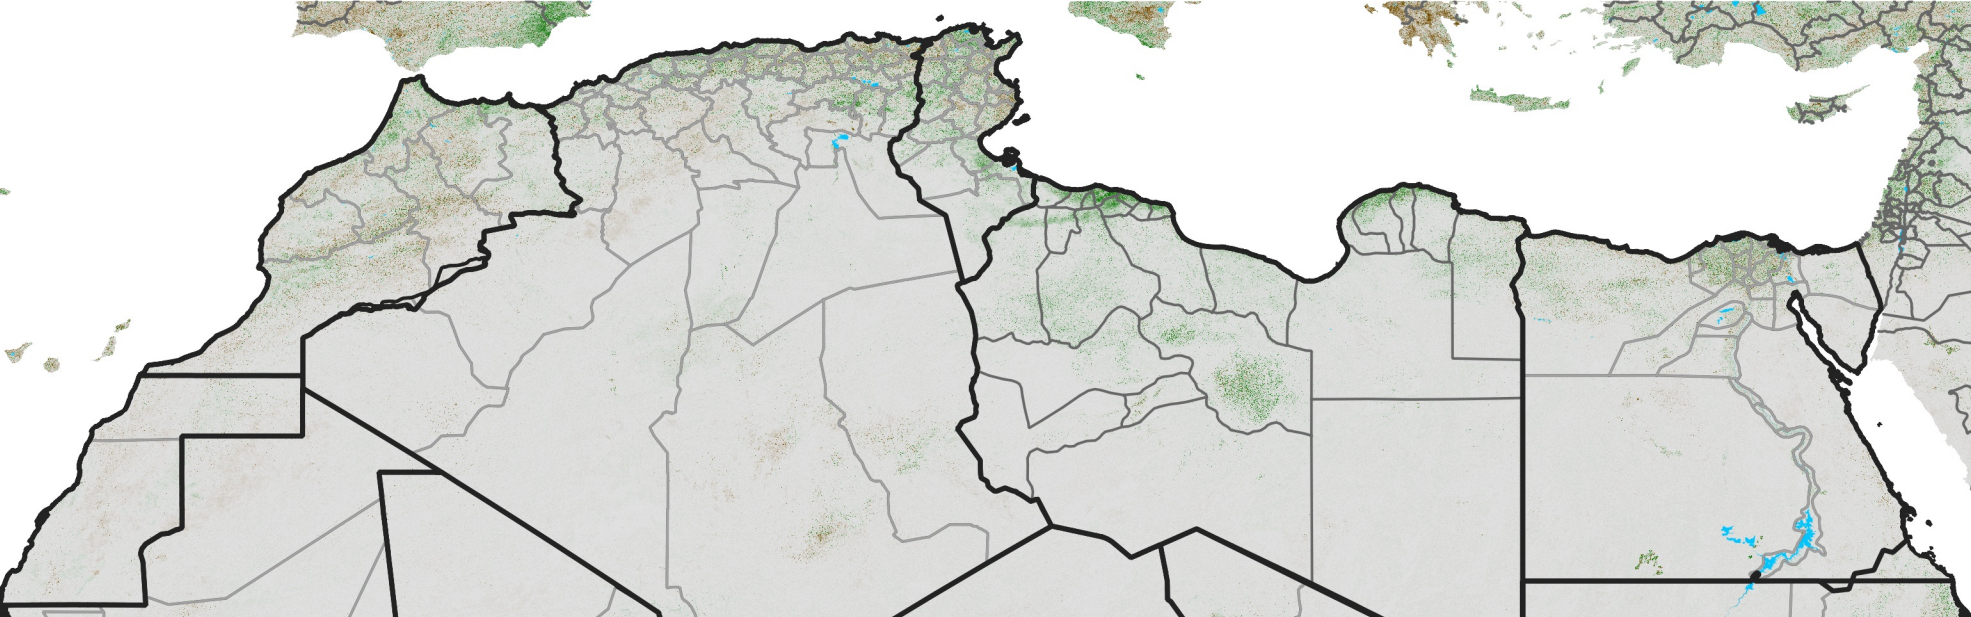

North Africa NDVI Difference

2017 minus 2016

Period 29 / October 11 - 20, 2017

NDVI Difference

< -0.3 -0.2 -0.1 -0.05 0.05 0.1 0.2 >0.3

Negative

No Difference

Positive