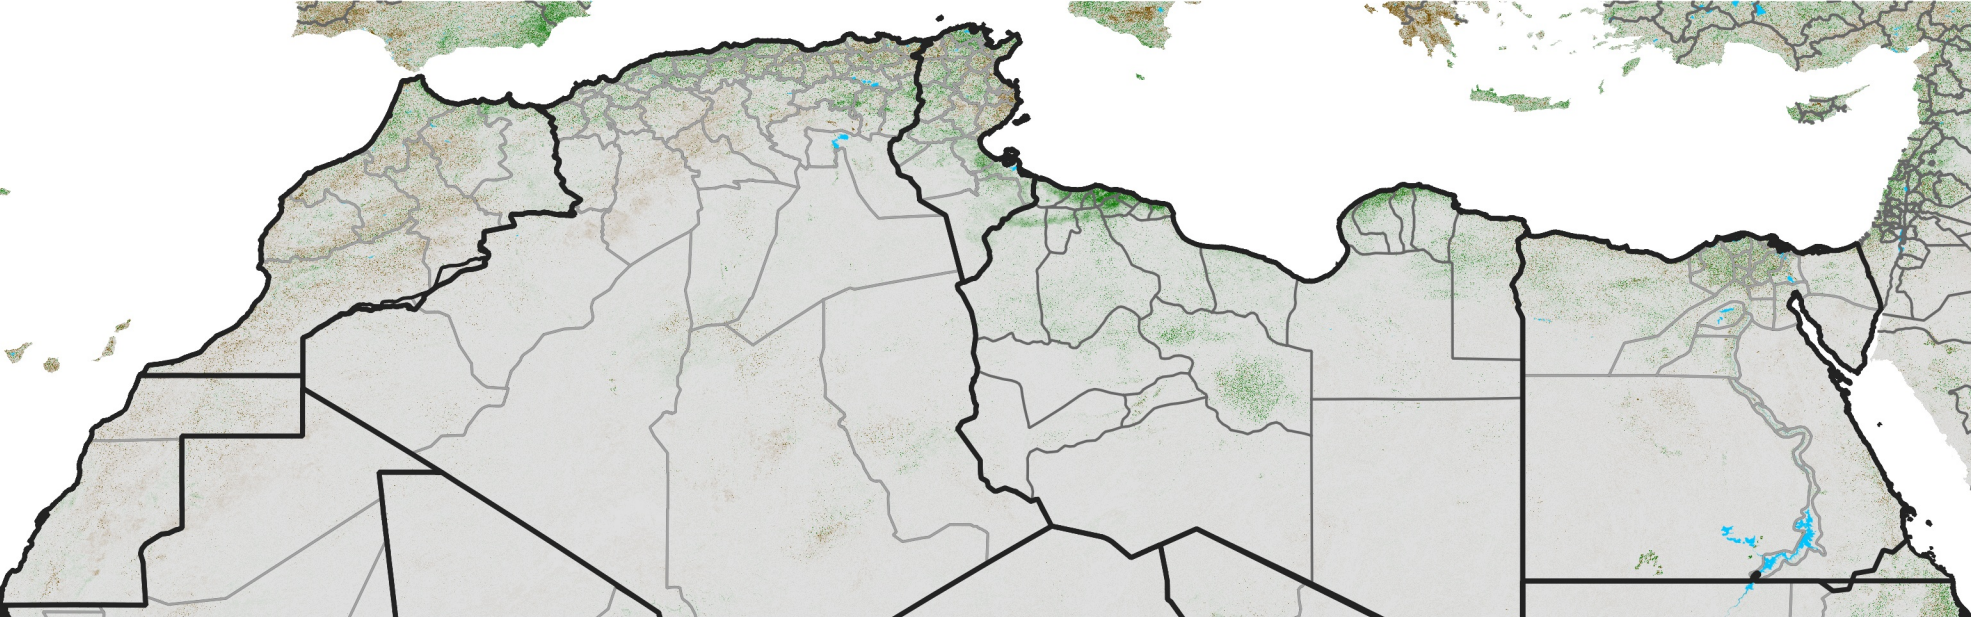

North Africa NDVI Difference

2017 minus 2016

Period 30 / October 21 - 31, 2017

NDVI Difference

< -0.3 -0.2 -0.1 -0.05 0.05 0.1 0.2 >0.3

Negative

No Difference

Positive