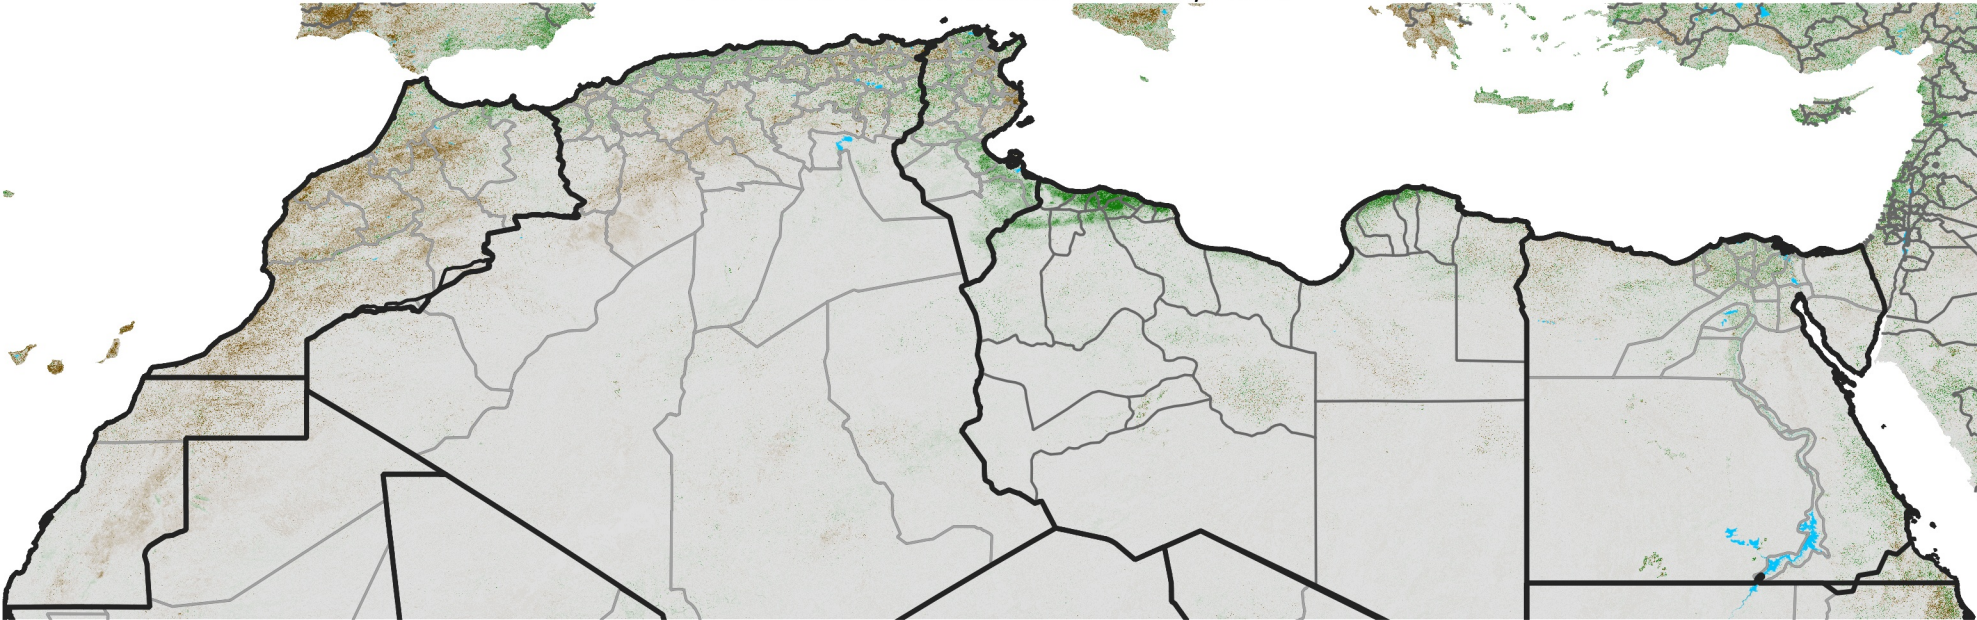

North Africa NDVI Difference

2017 minus 2016

Period 32 / November 11 - 20, 2017

NDVI Difference

< -0.3 -0.2 -0.1 -0.05 0.05 0.1 0.2 >0.3

Negative

No Difference

Positive